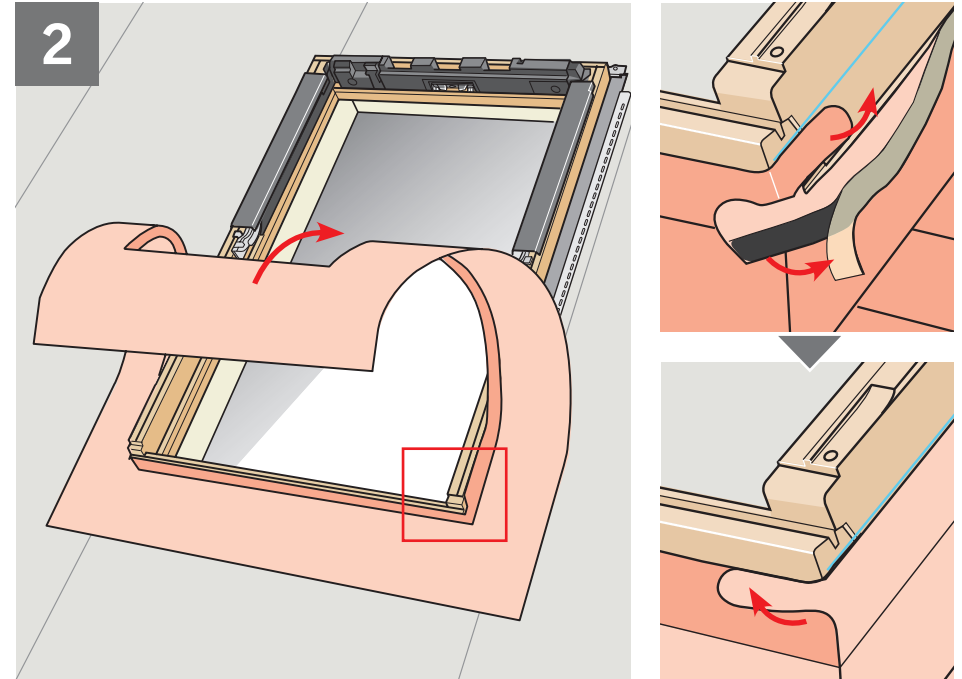

BFX 1000U

 13	
EN 13859-1:2014 Notified body: 0338	
BFX	
Flexible sheet for underlays for roofs	
Reaction to fire:	Class E
Resistance to water penetration: - before artificial ageing: - after artificial ageing:	Class W1 Class W1
Tensile strength in longitudinal direction: - before artificial ageing: - after artificial ageing:	200 N/50 mm 120 N/50 mm
Tensile strength in transverse direction: - before artificial ageing: - after artificial ageing:	200 N/50 mm 120 N/50 mm
Elongation in longitudinal direction: - before artificial ageing: - after artificial ageing:	NPD NPD
Elongation in transverse direction: - before artificial ageing: - after artificial ageing:	NPD NPD
Tear resistance: - longitudinal direction: - transverse direction:	NPD NPD
Flexibility at low temperature (pliability):	NPD
Artificial ageing behavior, concerning: - resistance to water penetration: - tensile strength:	NPD NPD
VELUX A/S Ådalsvej 99 DK-2970 Hørsholm www.velux.com/ce	