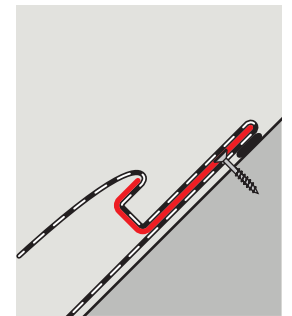

BFX 1000U

 13	
EN 13859-1:2014 Notified body: 0338	
BFX	
Flexible sheet for underlays for roofs	
Reaction to fire:	Class E
Resistance to water penetration: - before artificial ageing: - after artificial ageing:	Class W1 Class W1
Tensile strength in longitudinal direction: - before artificial ageing: - after artificial ageing:	200 N/50 mm 120 N/50 mm
Tensile strength in transverse direction: - before artificial ageing: - after artificial ageing:	200 N/50 mm 120 N/50 mm
Elongation in longitudinal direction: - before artificial ageing: - after artificial ageing:	NPD NPD
Elongation in transverse direction: - before artificial ageing: - after artificial ageing:	NPD NPD
Tear resistance: - longitudinal direction: - transverse direction:	NPD NPD
Flexibility at low temperature (pliability):	NPD
Artificial ageing behavior, concerning: - resistance to water penetration: - tensile strength:	NPD NPD
VELUX A/S Ådalsvej 99 DK-2970 Hørsholm www.velux.com/ce	