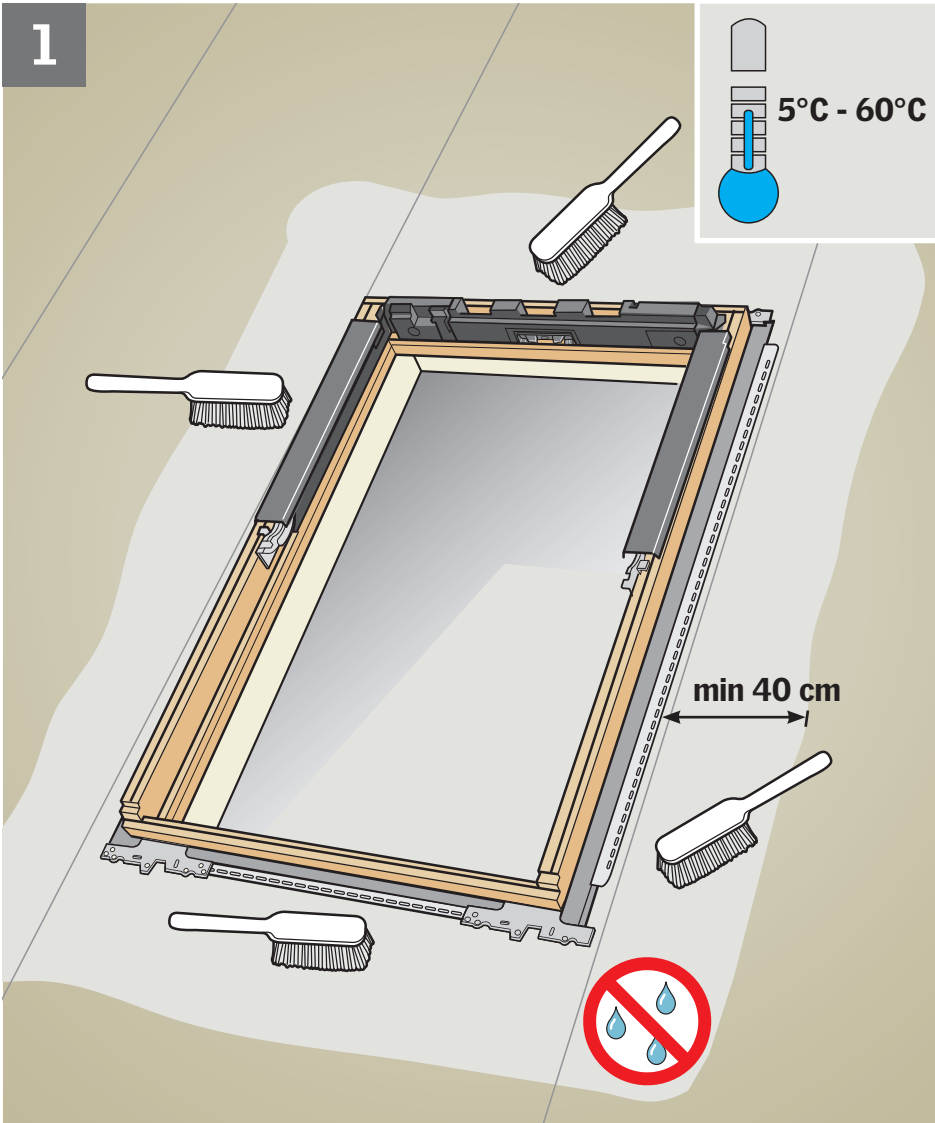

BFX 1000U

 13	
EN 13859-1:2014 Notified body: 0338	
BFX	
Flexible sheet for underlays for roofs	
Reaction to fire:	Class E
Resistance to water penetration: - before artificial ageing: - after artificial ageing:	Class W1 Class W1
Tensile strength in longitudinal direction: - before artificial ageing: - after artificial ageing:	200 N/50 mm 120 N/50 mm
Tensile strength in transverse direction: - before artificial ageing: - after artificial ageing:	200 N/50 mm 120 N/50 mm
Elongation in longitudinal direction: - before artificial ageing: - after artificial ageing:	NPD NPD
Elongation in transverse direction: - before artificial ageing: - after artificial ageing:	NPD NPD
Tear resistance: - longitudinal direction: - transverse direction:	NPD NPD
Flexibility at low temperature (pliability):	NPD
Artificial ageing behavior, concerning: - resistance to water penetration: - tensile strength:	NPD NPD
VELUX A/S Ådalsvej 99 DK-2970 Hørsholm www.velux.com/ce	