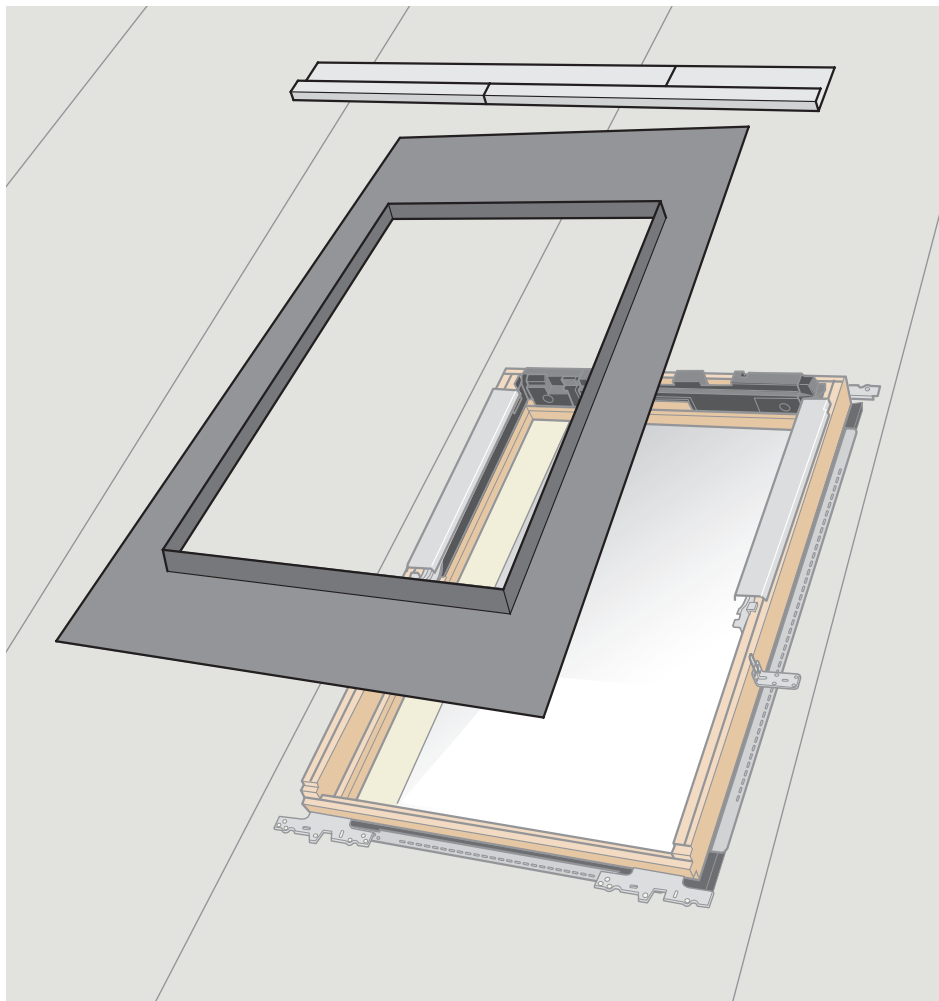

BFX 1000U

 13	
EN 13859-1:2014 Notified body: 0338	
BFX	
Flexible sheet for underlays for roofs	
Reaction to fire:	Class E
Resistance to water penetration: - before artificial ageing: - after artificial ageing:	Class W1 Class W1
Tensile strength in longitudinal direction: - before artificial ageing: - after artificial ageing:	200 N/50 mm 120 N/50 mm
Tensile strength in transverse direction: - before artificial ageing: - after artificial ageing:	200 N/50 mm 120 N/50 mm
Elongation in longitudinal direction: - before artificial ageing: - after artificial ageing:	NPD NPD
Elongation in transverse direction: - before artificial ageing: - after artificial ageing:	NPD NPD
Tear resistance: - longitudinal direction: - transverse direction:	NPD NPD
Flexibility at low temperature (pliability):	NPD
Artificial ageing behavior, concerning: - resistance to water penetration: - tensile strength:	NPD NPD
VELUX A/S Ådalsvej 99 DK-2970 Hørsholm www.velux.com/ce	