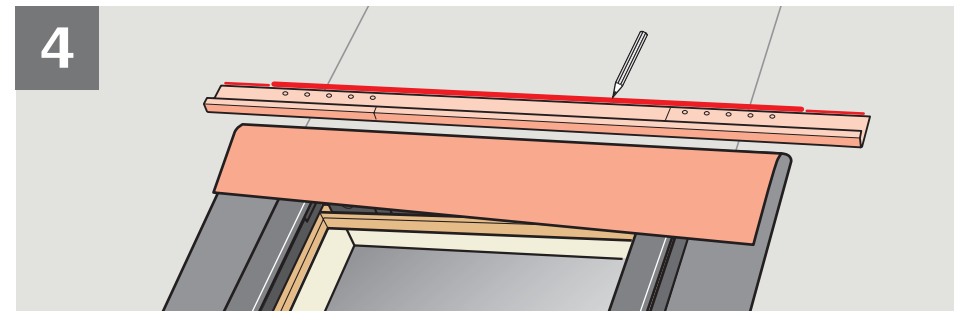

BFX 1000U

 13	
EN 13859-1:2014 Notified body: 0338	
BFX	
Flexible sheet for underlays for roofs	
Reaction to fire:	Class E
Resistance to water penetration: - before artificial ageing: - after artificial ageing:	Class W1 Class W1
Tensile strength in longitudinal direction: - before artificial ageing: - after artificial ageing:	200 N/50 mm 120 N/50 mm
Tensile strength in transverse direction: - before artificial ageing: - after artificial ageing:	200 N/50 mm 120 N/50 mm
Elongation in longitudinal direction: - before artificial ageing: - after artificial ageing:	NPD NPD
Elongation in transverse direction: - before artificial ageing: - after artificial ageing:	NPD NPD
Tear resistance: - longitudinal direction: - transverse direction:	NPD NPD
Flexibility at low temperature (pliability):	NPD
Artificial ageing behavior, concerning: - resistance to water penetration: - tensile strength:	NPD NPD
VELUX A/S Ådalsvej 99 DK-2970 Hørsholm www.velux.com/ce	