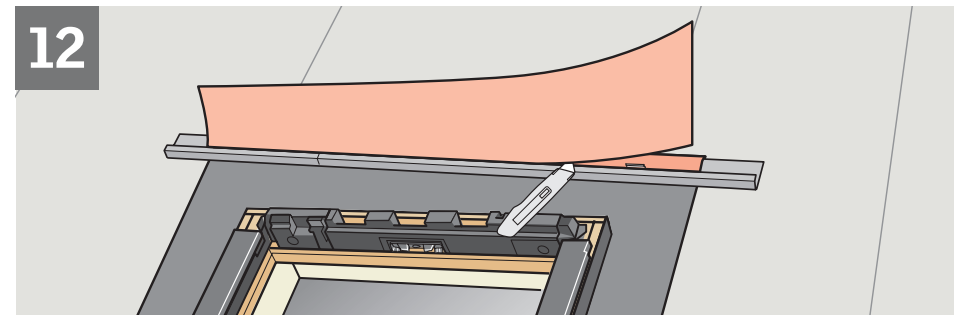

BFX 1000U

 13	
EN 13859-1:2014 Notified body: 0338	
BFX	
Flexible sheet for underlays for roofs	
Reaction to fire:	Class E
Resistance to water penetration: - before artificial ageing: - after artificial ageing:	Class W1 Class W1
Tensile strength in longitudinal direction: - before artificial ageing: - after artificial ageing:	200 N/50 mm 120 N/50 mm
Tensile strength in transverse direction: - before artificial ageing: - after artificial ageing:	200 N/50 mm 120 N/50 mm
Elongation in longitudinal direction: - before artificial ageing: - after artificial ageing:	NPD NPD
Elongation in transverse direction: - before artificial ageing: - after artificial ageing:	NPD NPD
Tear resistance: - longitudinal direction: - transverse direction:	NPD NPD
Flexibility at low temperature (pliability):	NPD
Artificial ageing behavior, concerning: - resistance to water penetration: - tensile strength:	NPD NPD
VELUX A/S Ådalsvej 99 DK-2970 Hørsholm www.velux.com/ce	