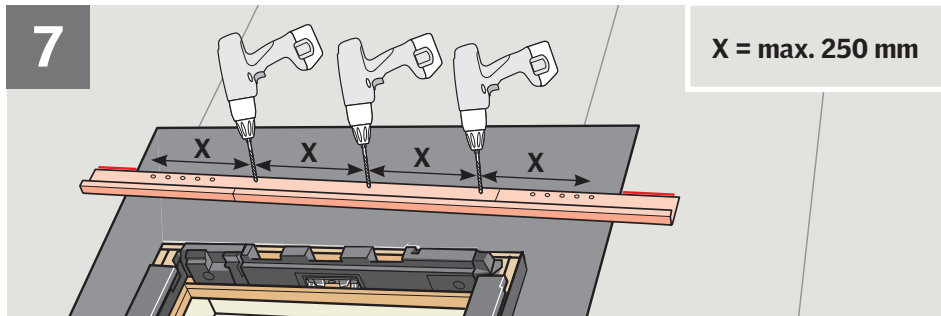

BFX 1000U

 13	
EN 13859-1:2014 Notified body: 0338	
BFX	
Flexible sheet for underlays for roofs	
Reaction to fire:	Class E
Resistance to water penetration: - before artificial ageing: - after artificial ageing:	Class W1 Class W1
Tensile strength in longitudinal direction: - before artificial ageing: - after artificial ageing:	200 N/50 mm 120 N/50 mm
Tensile strength in transverse direction: - before artificial ageing: - after artificial ageing:	200 N/50 mm 120 N/50 mm
Elongation in longitudinal direction: - before artificial ageing: - after artificial ageing:	NPD NPD
Elongation in transverse direction: - before artificial ageing: - after artificial ageing:	NPD NPD
Tear resistance: - longitudinal direction: - transverse direction:	NPD NPD
Flexibility at low temperature (pliability):	NPD
Artificial ageing behavior, concerning: - resistance to water penetration: - tensile strength:	NPD NPD
VELUX A/S Ådalsvej 99 DK-2970 Hørsholm www.velux.com/ce	