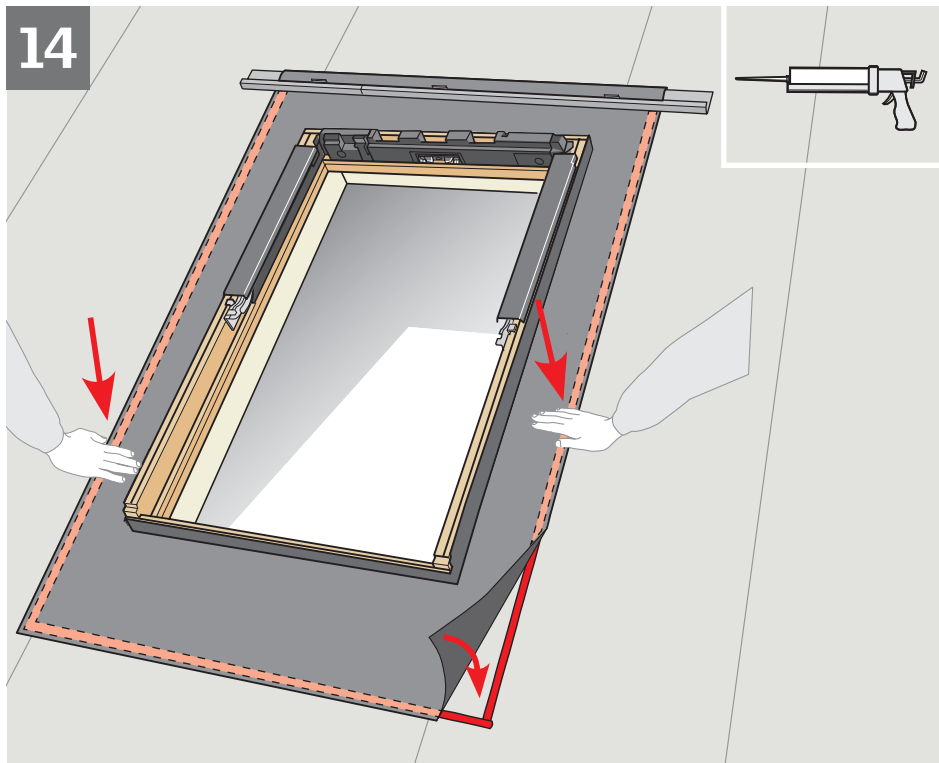

BFX 1000U

 13	
EN 13859-1:2014 Notified body: 0338	
BFX	
Flexible sheet for underlays for roofs	
Reaction to fire:	Class E
Resistance to water penetration: - before artificial ageing: - after artificial ageing:	Class W1 Class W1
Tensile strength in longitudinal direction: - before artificial ageing: - after artificial ageing:	200 N/50 mm 120 N/50 mm
Tensile strength in transverse direction: - before artificial ageing: - after artificial ageing:	200 N/50 mm 120 N/50 mm
Elongation in longitudinal direction: - before artificial ageing: - after artificial ageing:	NPD NPD
Elongation in transverse direction: - before artificial ageing: - after artificial ageing:	NPD NPD
Tear resistance: - longitudinal direction: - transverse direction:	NPD NPD
Flexibility at low temperature (pliability):	NPD
Artificial ageing behavior, concerning: - resistance to water penetration: - tensile strength:	NPD NPD
VELUX A/S Ådalsvej 99 DK-2970 Hørsholm www.velux.com/ce	