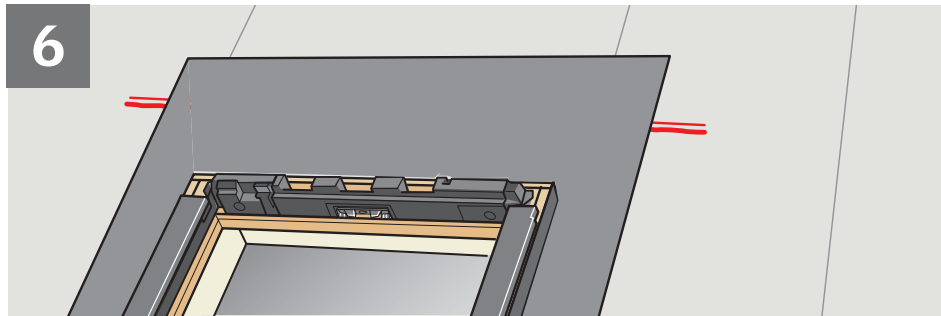

BFX 1000U

 13	
EN 13859-1:2014 Notified body: 0338	
BFX	
Flexible sheet for underlays for roofs	
Reaction to fire:	Class E
Resistance to water penetration: - before artificial ageing: - after artificial ageing:	Class W1 Class W1
Tensile strength in longitudinal direction: - before artificial ageing: - after artificial ageing:	200 N/50 mm 120 N/50 mm
Tensile strength in transverse direction: - before artificial ageing: - after artificial ageing:	200 N/50 mm 120 N/50 mm
Elongation in longitudinal direction: - before artificial ageing: - after artificial ageing:	NPD NPD
Elongation in transverse direction: - before artificial ageing: - after artificial ageing:	NPD NPD
Tear resistance: - longitudinal direction: - transverse direction:	NPD NPD
Flexibility at low temperature (pliability):	NPD
Artificial ageing behavior, concerning: - resistance to water penetration: - tensile strength:	NPD NPD
VELUX A/S Ådalsvej 99 DK-2970 Hørsholm www.velux.com/ce	