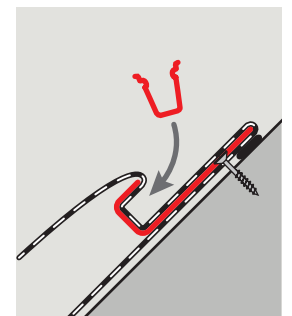

BFX 1000U

 13	
EN 13859-1:2014 Notified body: 0338	
BFX	
Flexible sheet for underlays for roofs	
Reaction to fire:	Class E
Resistance to water penetration: - before artificial ageing: - after artificial ageing:	Class W1 Class W1
Tensile strength in longitudinal direction: - before artificial ageing: - after artificial ageing:	200 N/50 mm 120 N/50 mm
Tensile strength in transverse direction: - before artificial ageing: - after artificial ageing:	200 N/50 mm 120 N/50 mm
Elongation in longitudinal direction: - before artificial ageing: - after artificial ageing:	NPD NPD
Elongation in transverse direction: - before artificial ageing: - after artificial ageing:	NPD NPD
Tear resistance: - longitudinal direction: - transverse direction:	NPD NPD
Flexibility at low temperature (pliability):	NPD
Artificial ageing behavior, concerning: - resistance to water penetration: - tensile strength:	NPD NPD
VELUX A/S Ådalsvej 99 DK-2970 Hørsholm www.velux.com/ce	