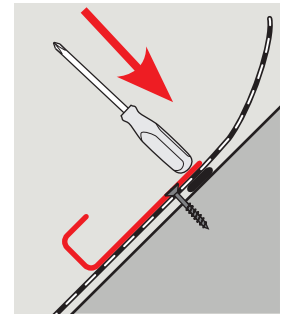

BFX 1000U

 13	
EN 13859-1:2014 Notified body: 0338	
BFX	
Flexible sheet for underlays for roofs	
Reaction to fire:	Class E
Resistance to water penetration: - before artificial ageing: - after artificial ageing:	Class W1 Class W1
Tensile strength in longitudinal direction: - before artificial ageing: - after artificial ageing:	200 N/50 mm 120 N/50 mm
Tensile strength in transverse direction: - before artificial ageing: - after artificial ageing:	200 N/50 mm 120 N/50 mm
Elongation in longitudinal direction: - before artificial ageing: - after artificial ageing:	NPD NPD
Elongation in transverse direction: - before artificial ageing: - after artificial ageing:	NPD NPD
Tear resistance: - longitudinal direction: - transverse direction:	NPD NPD
Flexibility at low temperature (pliability):	NPD
Artificial ageing behavior, concerning: - resistance to water penetration: - tensile strength:	NPD NPD
VELUX A/S Ådalsvej 99 DK-2970 Hørsholm www.velux.com/ce	