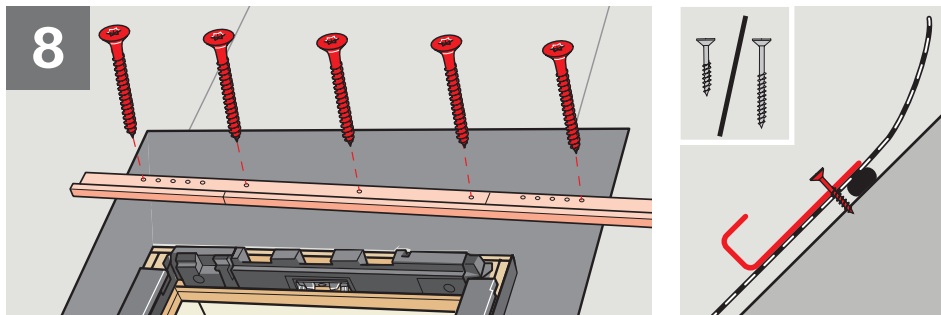

BFX 1000U

 13	
EN 13859-1:2014 Notified body: 0338	
BFX	
Flexible sheet for underlays for roofs	
Reaction to fire:	Class E
Resistance to water penetration: - before artificial ageing: - after artificial ageing:	Class W1 Class W1
Tensile strength in longitudinal direction: - before artificial ageing: - after artificial ageing:	200 N/50 mm 120 N/50 mm
Tensile strength in transverse direction: - before artificial ageing: - after artificial ageing:	200 N/50 mm 120 N/50 mm
Elongation in longitudinal direction: - before artificial ageing: - after artificial ageing:	NPD NPD
Elongation in transverse direction: - before artificial ageing: - after artificial ageing:	NPD NPD
Tear resistance: - longitudinal direction: - transverse direction:	NPD NPD
Flexibility at low temperature (pliability):	NPD
Artificial ageing behavior, concerning: - resistance to water penetration: - tensile strength:	NPD NPD
VELUX A/S Ådalsvej 99 DK-2970 Hørsholm www.velux.com/ce	