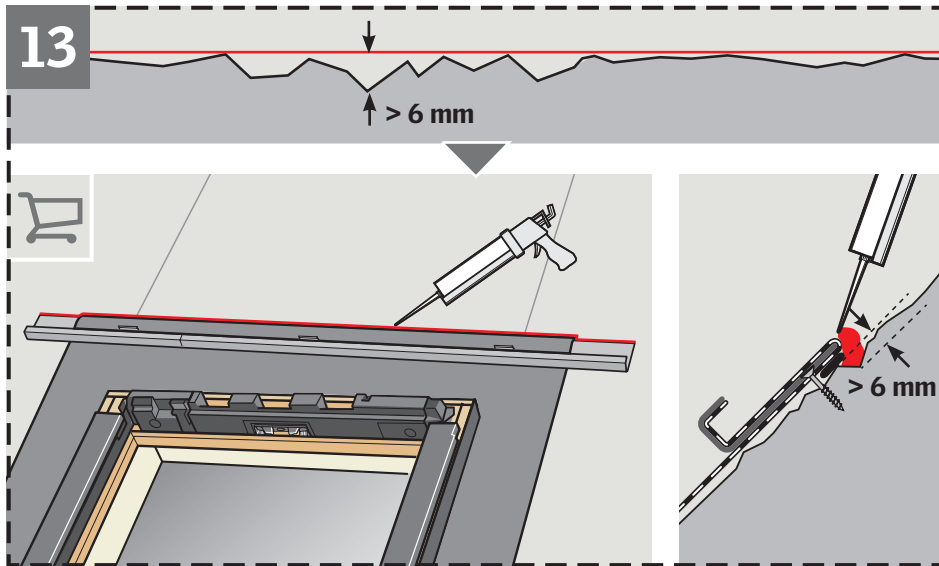

BFX 1000U

 13	
EN 13859-1:2014 Notified body: 0338	
BFX	
Flexible sheet for underlays for roofs	
Reaction to fire:	Class E
Resistance to water penetration: - before artificial ageing: - after artificial ageing:	Class W1 Class W1
Tensile strength in longitudinal direction: - before artificial ageing: - after artificial ageing:	200 N/50 mm 120 N/50 mm
Tensile strength in transverse direction: - before artificial ageing: - after artificial ageing:	200 N/50 mm 120 N/50 mm
Elongation in longitudinal direction: - before artificial ageing: - after artificial ageing:	NPD NPD
Elongation in transverse direction: - before artificial ageing: - after artificial ageing:	NPD NPD
Tear resistance: - longitudinal direction: - transverse direction:	NPD NPD
Flexibility at low temperature (pliability):	NPD
Artificial ageing behavior, concerning: - resistance to water penetration: - tensile strength:	NPD NPD
VELUX A/S Ådalsvej 99 DK-2970 Hørsholm www.velux.com/ce	