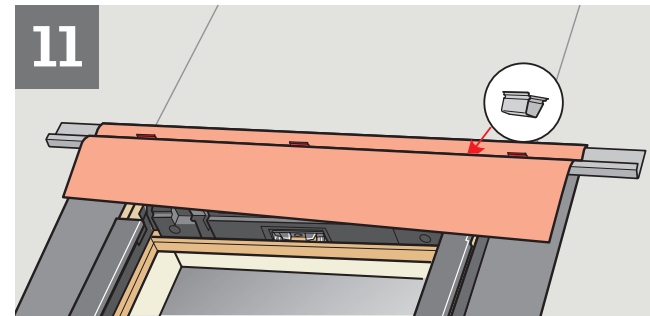

BFX 1000U

 13	
EN 13859-1:2014 Notified body: 0338	
BFX	
Flexible sheet for underlays for roofs	
Reaction to fire:	Class E
Resistance to water penetration: - before artificial ageing: - after artificial ageing:	Class W1 Class W1
Tensile strength in longitudinal direction: - before artificial ageing: - after artificial ageing:	200 N/50 mm 120 N/50 mm
Tensile strength in transverse direction: - before artificial ageing: - after artificial ageing:	200 N/50 mm 120 N/50 mm
Elongation in longitudinal direction: - before artificial ageing: - after artificial ageing:	NPD NPD
Elongation in transverse direction: - before artificial ageing: - after artificial ageing:	NPD NPD
Tear resistance: - longitudinal direction: - transverse direction:	NPD NPD
Flexibility at low temperature (pliability):	NPD
Artificial ageing behavior, concerning: - resistance to water penetration: - tensile strength:	NPD NPD
VELUX A/S Ådalsvej 99 DK-2970 Hørsholm www.velux.com/ce	