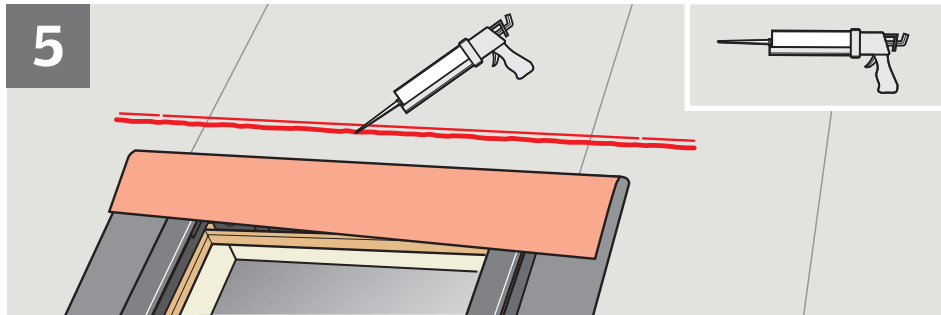

BFX 1000U

 13	
EN 13859-1:2014 Notified body: 0338	
BFX	
Flexible sheet for underlays for roofs	
Reaction to fire:	Class E
Resistance to water penetration: - before artificial ageing: - after artificial ageing:	Class W1 Class W1
Tensile strength in longitudinal direction: - before artificial ageing: - after artificial ageing:	200 N/50 mm 120 N/50 mm
Tensile strength in transverse direction: - before artificial ageing: - after artificial ageing:	200 N/50 mm 120 N/50 mm
Elongation in longitudinal direction: - before artificial ageing: - after artificial ageing:	NPD NPD
Elongation in transverse direction: - before artificial ageing: - after artificial ageing:	NPD NPD
Tear resistance: - longitudinal direction: - transverse direction:	NPD NPD
Flexibility at low temperature (pliability):	NPD
Artificial ageing behavior, concerning: - resistance to water penetration: - tensile strength:	NPD NPD
VELUX A/S Ådalsvej 99 DK-2970 Hørsholm www.velux.com/ce	