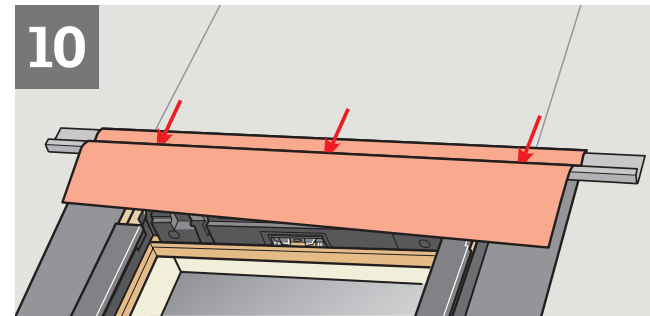

BFX 1000U

 13	
EN 13859-1:2014 Notified body: 0338	
BFX	
Flexible sheet for underlays for roofs	
Reaction to fire:	Class E
Resistance to water penetration: - before artificial ageing: - after artificial ageing:	Class W1 Class W1
Tensile strength in longitudinal direction: - before artificial ageing: - after artificial ageing:	200 N/50 mm 120 N/50 mm
Tensile strength in transverse direction: - before artificial ageing: - after artificial ageing:	200 N/50 mm 120 N/50 mm
Elongation in longitudinal direction: - before artificial ageing: - after artificial ageing:	NPD NPD
Elongation in transverse direction: - before artificial ageing: - after artificial ageing:	NPD NPD
Tear resistance: - longitudinal direction: - transverse direction:	NPD NPD
Flexibility at low temperature (pliability):	NPD
Artificial ageing behavior, concerning: - resistance to water penetration: - tensile strength:	NPD NPD
VELUX A/S Ådalsvej 99 DK-2970 Hørsholm www.velux.com/ce	