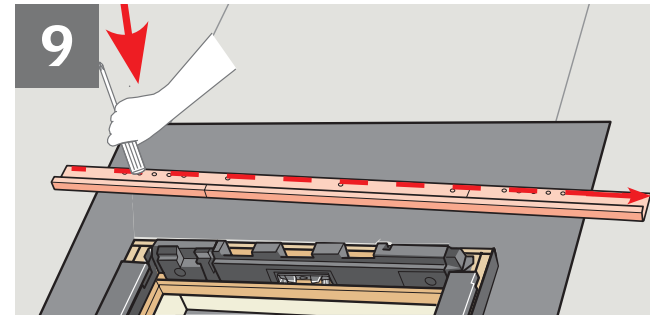

BFX 1000U

 13	
EN 13859-1:2014 Notified body: 0338	
BFX	
Flexible sheet for underlays for roofs	
Reaction to fire:	Class E
Resistance to water penetration: - before artificial ageing: - after artificial ageing:	Class W1 Class W1
Tensile strength in longitudinal direction: - before artificial ageing: - after artificial ageing:	200 N/50 mm 120 N/50 mm
Tensile strength in transverse direction: - before artificial ageing: - after artificial ageing:	200 N/50 mm 120 N/50 mm
Elongation in longitudinal direction: - before artificial ageing: - after artificial ageing:	NPD NPD
Elongation in transverse direction: - before artificial ageing: - after artificial ageing:	NPD NPD
Tear resistance: - longitudinal direction: - transverse direction:	NPD NPD
Flexibility at low temperature (pliability):	NPD
Artificial ageing behavior, concerning: - resistance to water penetration: - tensile strength:	NPD NPD
VELUX A/S Ådalsvej 99 DK-2970 Hørsholm www.velux.com/ce	