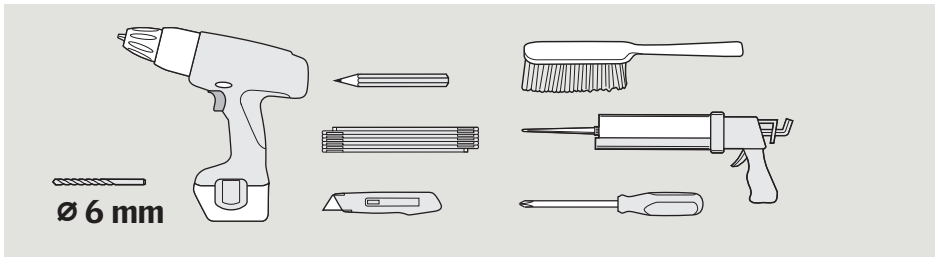

BFX 1000U

 13	
EN 13859-1:2014 Notified body: 0338	
BFX	
Flexible sheet for underlays for roofs	
Reaction to fire:	Class E
Resistance to water penetration: - before artificial ageing: - after artificial ageing:	Class W1 Class W1
Tensile strength in longitudinal direction: - before artificial ageing: - after artificial ageing:	200 N/50 mm 120 N/50 mm
Tensile strength in transverse direction: - before artificial ageing: - after artificial ageing:	200 N/50 mm 120 N/50 mm
Elongation in longitudinal direction: - before artificial ageing: - after artificial ageing:	NPD NPD
Elongation in transverse direction: - before artificial ageing: - after artificial ageing:	NPD NPD
Tear resistance: - longitudinal direction: - transverse direction:	NPD NPD
Flexibility at low temperature (pliability):	NPD
Artificial ageing behavior, concerning: - resistance to water penetration: - tensile strength:	NPD NPD
VELUX A/S Ådalsvej 99 DK-2970 Hørsholm www.velux.com/ce	