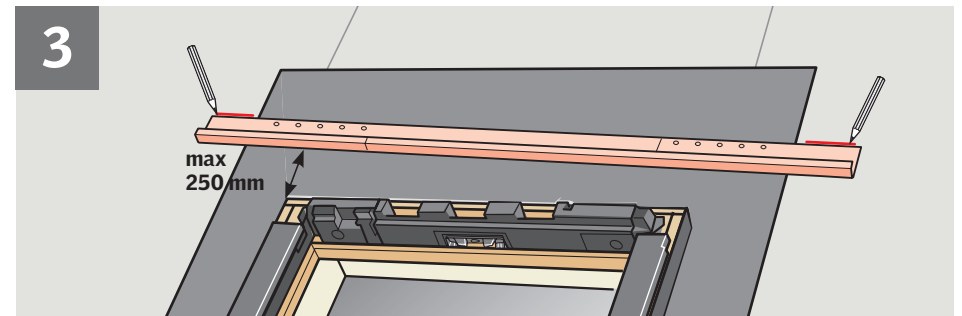

BFX 1000U

 13	
EN 13859-1:2014 Notified body: 0338	
BFX	
Flexible sheet for underlays for roofs	
Reaction to fire:	Class E
Resistance to water penetration: - before artificial ageing: - after artificial ageing:	Class W1 Class W1
Tensile strength in longitudinal direction: - before artificial ageing: - after artificial ageing:	200 N/50 mm 120 N/50 mm
Tensile strength in transverse direction: - before artificial ageing: - after artificial ageing:	200 N/50 mm 120 N/50 mm
Elongation in longitudinal direction: - before artificial ageing: - after artificial ageing:	NPD NPD
Elongation in transverse direction: - before artificial ageing: - after artificial ageing:	NPD NPD
Tear resistance: - longitudinal direction: - transverse direction:	NPD NPD
Flexibility at low temperature (pliability):	NPD
Artificial ageing behavior, concerning: - resistance to water penetration: - tensile strength:	NPD NPD
VELUX A/S Ådalsvej 99 DK-2970 Hørsholm www.velux.com/ce	