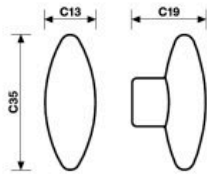

B 137

design Antonio Citterio

Ottone / Brass

C mm 35 [1.3/8"]

Cromo / Chrome

Cromsatin / Satin Chrome

PomaliKnobs B 137 | B 133

281

B 133

design Valli Workshop

Ottone / Brass

C Ømm 18 [11/16"]

Oro / Brass

Cromsatin / Satin Chrome