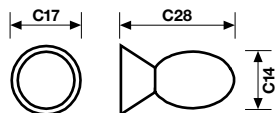

B 242

design Eero Aarnio

Materiale Ottone

Material Brass

Finiture / Finishes

Cromo

Nikmatt

Oro lucido