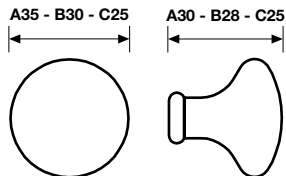

design Valli Workshop

Materiale Porcellana e Ottone

Material Porcelain and Brass

Finiture / Finishes

Bianco

Fiorato

B 128

design Valli Workshop