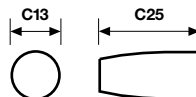

B 239

design Gost & Schreyer

Materiale Ottone

Material Brass

Finiture / Finishes

Cromo

Nikmatt