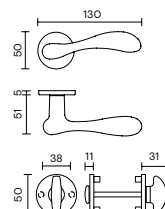

Valli.

handle creators

H 1003 Matteo Thun

Fusital

Materiale / Material

Ottone / Brass

Maniglia porta / Door handle

Maniglia finestra / Window handle

R8/R7/R8Y/R7Y

RB8/RB7/RB8Y/RB7Y

RG8/RG8Y

RGB8/RGB8Y

RO8/RO8Y

R8/R7 + BZG

RB8/RB7 + BZG

RG8 + BZG

RGB8 + BZG

GL8

F RS - Movimento a 4 scatti
F RS - Movement 4 click positions

F RS B - Movimento a 8 scatti
F RS B - Movement 8 click positions