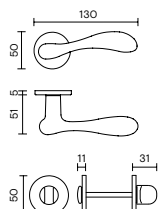

Valli.

handle creators

H 1003 Matteo Thun

Fusital

Materiale / Material

Ottone / Brass

Maniglia porta / Door handle

Maniglia finestra / Window handle

R8/R7/R8Y/R7Y

RB8/RB7/RB8Y/RB7Y

RG8/RG8Y

RGB8/RGB8Y

RO8/RO8Y

R8/R7 + BZG

RB8/RB7 + BZG

RG8 + BZG

RGB8 + BZG

GL8

F RS - Movimento a 4 scatti
F RS - Movement 4 click positions

F RS B - Movimento a 8 scatti
F RS B - Movement 8 click positions