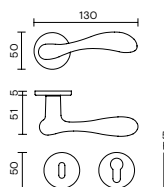

Valli.

handle creators

H 1003 Matteo Thun

Fusital

Materiale / Material

Ottone / Brass

Maniglia porta / Door handle

Maniglia finestra / Window handle

R8/R7/R8Y/R7Y

RB8/RB7/RB8Y/RB7Y

RG8/RG8Y

RGB8/RGB8Y

RO8/RO8Y

R8/R7 + BZG

RB8/RB7 + BZG

RG8 + BZG

RGB8 + BZG

GL8

F RS - Movimento a 4 scatti
F RS - Movement 4 click positions

F RS B - Movimento a 8 scatti
F RS B - Movement 8 click positions