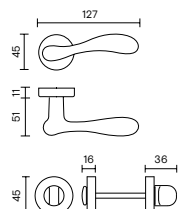

Valli.

handle creators

H 1003 Matteo Thun

Fusital

Materiale / Material

Ottone / Brass

Maniglia porta / Door handle

Maniglia finestra / Window handle

R8/R7/R8Y/R7Y

RB8/RB7/RB8Y/RB7Y

RG8/RG8Y

RGB8/RGB8Y

RO8/RO8Y

R8/R7 + BZG

RB8/RB7 + BZG

RG8 + BZG

RGB8 + BZG

GL8

F RS - Movimento a 4 scatti
F RS - Movement 4 click positions

F RS B - Movimento a 8 scatti
F RS B - Movement 8 click positions