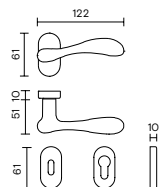

Valli.

handle creators

H 1003 Matteo Thun

Fusital

Materiale / Material

Ottone / Brass

Maniglia porta / Door handle

Maniglia finestra / Window handle

R8/R7/R8Y/R7Y

RB8/RB7/RB8Y/RB7Y

RG8/RG8Y

RGB8/RGB8Y

RO8/RO8Y

R8/R7 + BZG

RB8/RB7 + BZG

RG8 + BZG

RGB8 + BZG

GL8

F RS - Movimento a 4 scatti
F RS - Movement 4 click positions

F RS B - Movimento a 8 scatti
F RS B - Movement 8 click positions