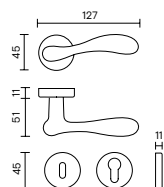

Valli.

handle creators

H 1003 Matteo Thun

Fusital

Materiale / Material

Ottone / Brass

Maniglia porta / Door handle

Maniglia finestra / Window handle

R8/R7/R8Y/R7Y

RB8/RB7/RB8Y/RB7Y

RG8/RG8Y

RGB8/RGB8Y

RO8/RO8Y

R8/R7 + BZG

RB8/RB7 + BZG

RG8 + BZG

RGB8 + BZG

GL8

F RS - Movimento a 4 scatti
F RS - Movement 4 click positions

F RS B - Movimento a 8 scatti
F RS B - Movement 8 click positions