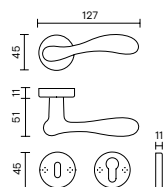

Valli.

handle creators

H 1003 Matteo Thun

Fusital

Materiale / Material

Ottone / Brass

Maniglia porta / Door handle

Maniglia finestra / Window handle

R8/R7/R8Y/R7Y

RB8/RB7/RB8Y/RB7Y

RG8/RG8Y

RGB8/RGB8Y

RO8/RO8Y

R8/R7 + BZG

RB8/RB7 + BZG

RG8 + BZG

RGB8 + BZG

GL8

F RS - Movimento a 4 scatti
F RS - Movement 4 click positions

F RS B - Movimento a 8 scatti
F RS B - Movement 8 click positions