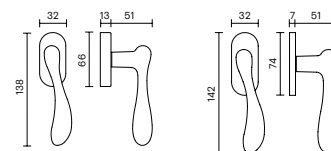

Valli.

handle creators

H 1003 Matteo Thun

Fusital

Materiale / Material

Ottone / Brass

Maniglia porta / Door handle

Maniglia finestra / Window handle

R8/R7/R8Y/R7Y

RB8/RB7/RB8Y/RB7Y

RG8/RG8Y

RGB8/RGB8Y

RO8/RO8Y

R8/R7 + BZG

RB8/RB7 + BZG

RG8 + BZG

RGB8 + BZG

GL8

F RS - Movimento a 4 scatti
F RS - Movement 4 click positions

F RS B - Movimento a 8 scatti
F RS B - Movement 8 click positions