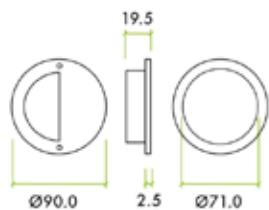

Z90 PI

Finiture *Finishes*

ZOO Product Line

Portaibiti *Coat hooks*

K50 PA

Finiture *Finishes*

Q50 PA

Finiture *Finishes*