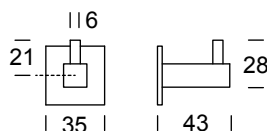

Z90 PI

Finiture *Finishes*

ZOO Product Line

Portaibiti *Coat hooks*

K50 PA

Finiture *Finishes*

Q50 PA

Finiture *Finishes*