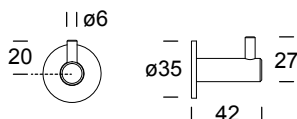

Z90 PI

Finiture *Finishes*

ZOO Product Line

Portaibiti *Coat hooks*

K50 PA

Finiture *Finishes*

Q50 PA

Finiture *Finishes*