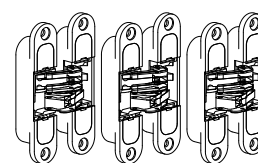

**30 kg**

N°2 Junctions  
N°2 Snodi

OLD CODE	NEW CODE		
1172/1176/S/N	K.0212.1.3	Opening to the left / Apertura a sinistra	5x
1172/1176/D/N	K.0212.1.2	Opening to the right / Apertura a destra	5x

**40 kg**

N°3 Hinges **ART.1751**  
N°3 Cerniere **ART.1751**

OLD CODE	NEW CODE		
1172/1751/N/S	K.0212.2.3	Opening to the left / Apertura a sinistra	5x
1172/1751/N/D	K.0212.2.2	Opening to the right / Apertura a destra	5x

**40 kg**

N°3 Hinges **ART.1753**  
N°3 Cerniere **ART.1753**

OLD CODE	NEW CODE		
1172/1753/N/S	K.0212.3.3	Opening to the left / Apertura a sinistra	5x
1172/1753/N/D	K.0212.3.2	Opening to the right / Apertura a destra	5x