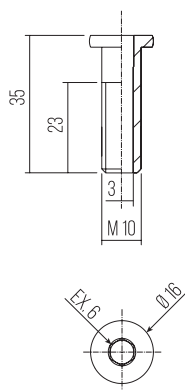

VITI

SCREWS

MATERIALE: FERRO
MATERIAL: STEEL

ART.	
PR1407..	1000

COLORI SPECIALI SU RICHIESTA / SPECIAL COLOURS ON REQUEST

FINITURE / FINISHES: ..ZB