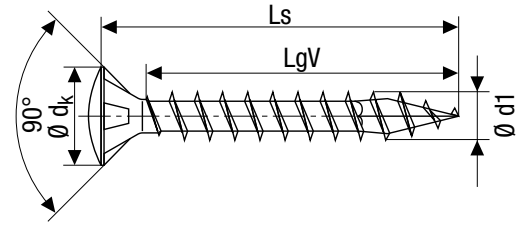

**Universal screw, raised countersunk head,**  
Cross recess Z, full thread

4CUT, MULTI-Head

Case-hardened, slide-coated

Thread- Ø  d1	Dimensions [mm]			Packaging units			SPAX No.	EAN code
	Length total  Ls	Length full thread  LgV	Bit size  Z	SPAX Box [pieces]	Master carton [pieces]	Pallet qty		
<b>Standard Package</b>								
<b>3.5</b>  Ø dk = 7.0 mm	15	11	2	1,000	10,000	630,000	0241010350155	4003530016295
	16	13	2	1,000	10,000	630,000	0241010350165	4003530016301
	20	16	2	1,000	10,000	630,000	0241010350205	4003530016325
	25	21	2	1,000	10,000	320,000	0241010350255	4003530016332
	30	25	2	1,000	10,000	320,000	0241010350305	4003530016349
	35	30	2	1,000	10,000	320,000	0241010350355	4003530016356
<b>4.0</b>  Ø dk = 8.0 mm	40	35	2	1,000	10,000	280,000	0241010350405	4003530016363
	16	13	2	1,000	10,000	630,000	0241010400165	4003530016387
	20	16	2	1,000	10,000	320,000	0241010400205	4003530016400
	25	21	2	1,000	10,000	320,000	0241010400255	4003530016417
<b>4.5</b>  Ø dk = 8.8 mm	30	25	2	1,000	10,000	320,000	0241010400305	4003530016424
	35	30	2	1,000	10,000	280,000	0241010400355	4003530016431
	40	34	2	500	5,000	160,000	0241010450305	4003530016479
	45	39	2	500	5,000	160,000	0241010450355	4003530016486
	50	44	2	500	5,000	140,000	0241010450405	4003530016493
<b>5.0</b>  Ø dk = 9.7 mm	45	39	2	500	5,000	140,000	0241010450455	4003530016509
	50	44	2	500	5,000	140,000	0241010450505	4003530016516
	35	30	2	500	5,000	160,000	0241010500355	4003530016523
	40	35	2	500	5,000	140,000	0241010500405	4003530016530
	60	54	2	200	2,000	64,000	0241010500605	4003530016561