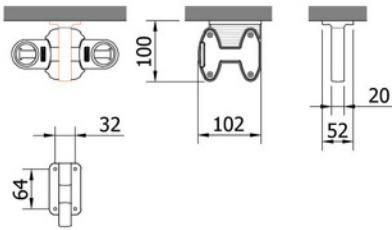

## SUPPORTO SOTTORIPIANO Under-shelf mounting support

NERO  
black

SSNBP1635

TRASPARENTE  
transparent

SSNBP163A

BIANCO  
white

SSNBP1634

BROWN  
brown