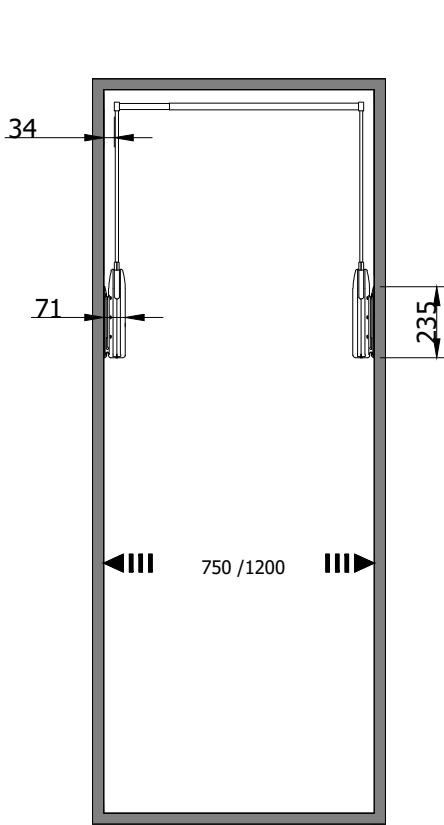

SERVETTO i3

standard
standard

BIANCO - CROMATO LUCIDATO
white - chrome-plated

SE01LZi341

BIANCO - BIANCO
white - white

SE01LZi344

BROWN - BROWN
brown - brown

SE01LZi3BB

con inclinometro
with inclination device

BIANCO - CROMATO LUCIDATO
white - chrome-plated

S1LZINi341

BIANCO - BIANCO
white - white

S1LZINi344

BROWN - BROWN
brown - brown

S1LZINi3BB