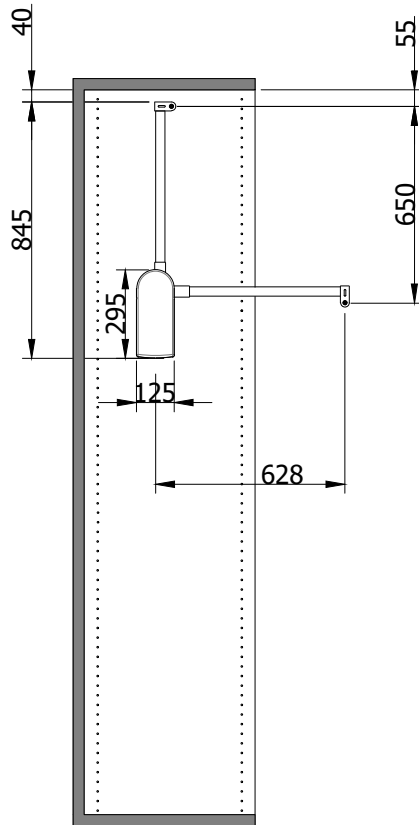

SERVETTO i3

standard
standard

BIANCO - CROMATO LUCIDATO
white - chrome-plated

SE01LZi341

BIANCO - BIANCO
white - white

SE01LZi344

BROWN - BROWN
brown - brown

SE01LZi3BB

con inclinometro
with inclination device

BIANCO - CROMATO LUCIDATO
white - chrome-plated

S1LZINi341

BIANCO - BIANCO
white - white

S1LZINi344

BROWN - BROWN
brown - brown

S1LZINi3BB