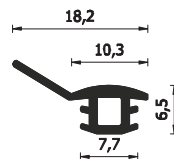

A 218 AC DIS

Scatole 264 m Imb W05
Colori: argento

264 m boxes W05 Pkg
Colours: silver

A =	-	B =	16 mm
C =	9 mm	D =	12 mm

A 237 AC DIS

Scatole da 250 m Imb W05
Colori: marrone - bianco - nero

250 m boxes W05 Pkg
Colours: brown - white - black

A =	-	B =	-
C =	8 mm	D =	7 mm

A 907 AC DIS

Scatole da 253 m Imb W05
Colori: marrone - bianco - nero

253 m boxes W05 Pkg
Colours: brown - white - black

A =	-	B =	-
C =	8 mm	D =	4 mm

A 924

A =	-	B =	-
C =	-	D =	-

253 m boxes W05 Pkg
Colours: brown - white - black

A =	-	B =	-
C =	8 mm	D =	4 mm

Example of installation of some products on a balcony door: