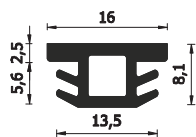

A 218 AC DIS

Scatole 264 m Imb W05
Colori: argento

264 m boxes W05 Pkg
Colours: silver

A =	-	B =	16 mm
C =	9 mm	D =	12 mm

A 237 AC DIS

Scatole da 250 m Imb W05
Colori: marrone - bianco - nero

250 m boxes W05 Pkg
Colours: brown - white - black

A =	-	B =	-
C =	8 mm	D =	7 mm

A 907 AC DIS

Scatole da 253 m Imb W05
Colori: marrone - bianco - nero

253 m boxes W05 Pkg
Colours: brown - white - black

A =	-	B =	-
C =	8 mm	D =	4 mm

A 924

A =	-	B =	-
C =	-	D =	-

253 m boxes W05 Pkg
Colours: brown - white - black

A =	-	B =	-
C =	8 mm	D =	4 mm

Example of installation of some products on a balcony door: