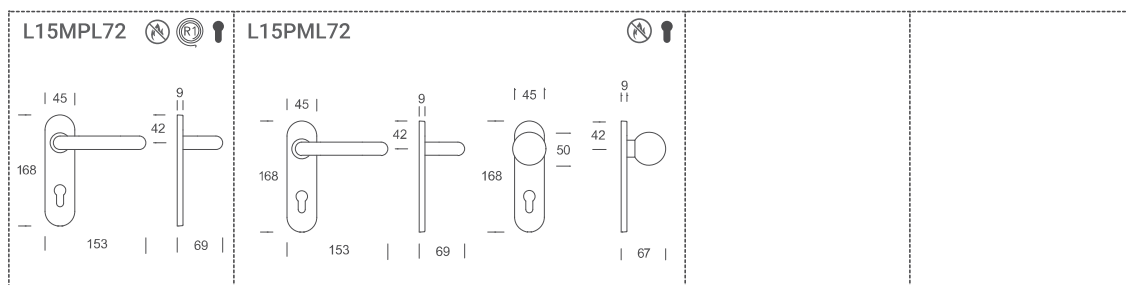

Stoccolma

L15 / Fire-resistant

Guarniture per
porte tagliafuoco
Fire-resistant

Coordinated **Design**

Tagliafuoco
Fire resistant

R1 System

Foro Chiave
Keyhole

Foro Yale
E. profile cylinder

NOTA: A richiesta sistema quadro 9 mm con rosetta ø52 mm e viti passanti: codice L15MRL52-09

 **round**

Acciaio Inox
Stainless Steel

Tubolare
Hollow type

MANIGLIE
HANDLES

ESSENTIAL
STYLES

Finiture *Finishes*

Inox AISI 304

Inox satinato 304
Stainless Steel 304

--	--	--	--	--

NOTE: On request system with 9 mm spindle and ϕ 52 rose and bolt through fixing: code L15MRL52-09