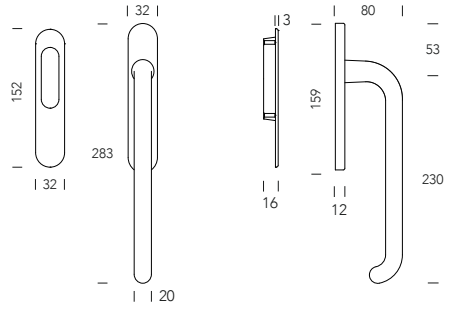

# Enea 030

DESIGN **STUDIO REGUITTI**

**PVD ORO**  
PVD Lucido Oro  
*PVD Gold*

**LV**  
Lucido verniciato  
*Polished varnished*

**OC**  
Cromato  
*Chrome*

**PVD INOX**  
PVD Inox Satinato  
*PVD Satin Inox*

30MD000

30MD001

30MD010

30MD011

30LD000

**PVD**  
ULTRA FINISH

● round