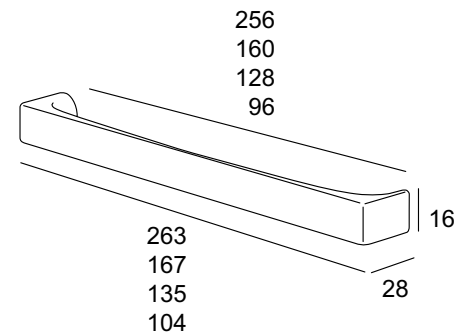

MN 1117 Z

finiture/finishings: E228
nero opaco con fondo / mat black with primer

MN 1150 Z

finiture/finishings: G115
nichel lucido satinato / bright satin nickel

MN 1145 Z

finiture/finishings: G104
cromato lucido / bright chrome plated
G115
nichel lucido satinato / bright satin nickel