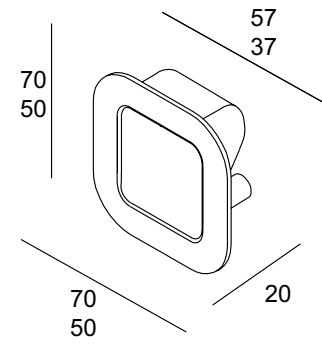

MN 1117 Z

finiture/finishings: E228
nero opaco con fondo / mat black with primer

MN 1150 Z

finiture/finishings: G115
nichel lucido satinato / bright satin nickel

MN 1145 Z

finiture/finishings: G104
cromato lucido / bright chrome plated
G115
nichel lucido satinato / bright satin nickel