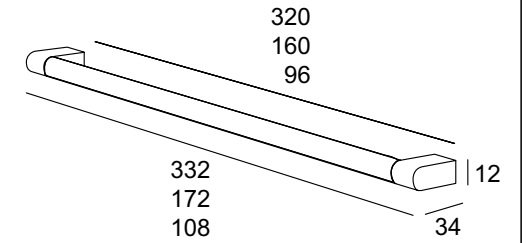

MN 1117 Z

finiture/finishings: E228
nero opaco con fondo / mat black with primer

MN 1150 Z

finiture/finishings: G115
nichel lucido satinato / bright satin nickel

MN 1145 Z

finiture/finishings: G104
cromato lucido / bright chrome plated
G115
nichel lucido satinato / bright satin nickel