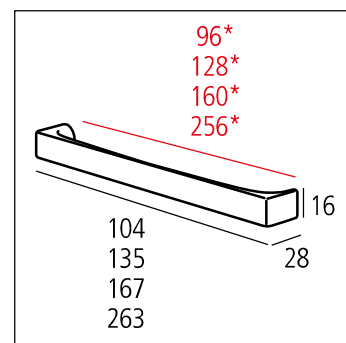

MN 1145 Z - *design Gordon Guillaumier*

pamar

finiture / finishings:

G104: cromato lucido
bright chromium plated

G115: nichel lucido satinato
bright satin nickel