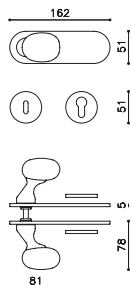

Melanzana

Luigi Caccia Dominioni

M266B

rosetta bassa/low rosette

C266

K266B

ottone/brass

CR cromo lucido/bright chrome

M266VB8B
M266VY8B

M266PB8B
M266PY8B

C266

K266B

K266P