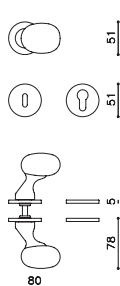

Melanzana

Luigi Caccia Dominioni

M266B

rosetta bassa/low rosette

C266

K266B

ottone/brass

CR cromo lucido/bright chrome

CO cromo satinato/satin chrome

ZL superoro lucido/supergold bright

TS superoro satinato/supergold satin

DS superbronzo satinato/superbronze satin

US superantracite sat./superanthracite satin

M266RB8B
M266RY8B

M266VB8B
M266VY8B

M266PB8B
M266PY8B

C266

K266B

K266P