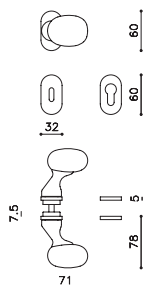

Melanzana

Luigi Caccia Dominioni

M266B

rosetta bassa/low rosette

C266

K266B

ottone/brass

CR cromo lucido/bright chrome

M266VB8B
M266VY8B

M266PB8B
M266PY8B

C266

K266B

K266P