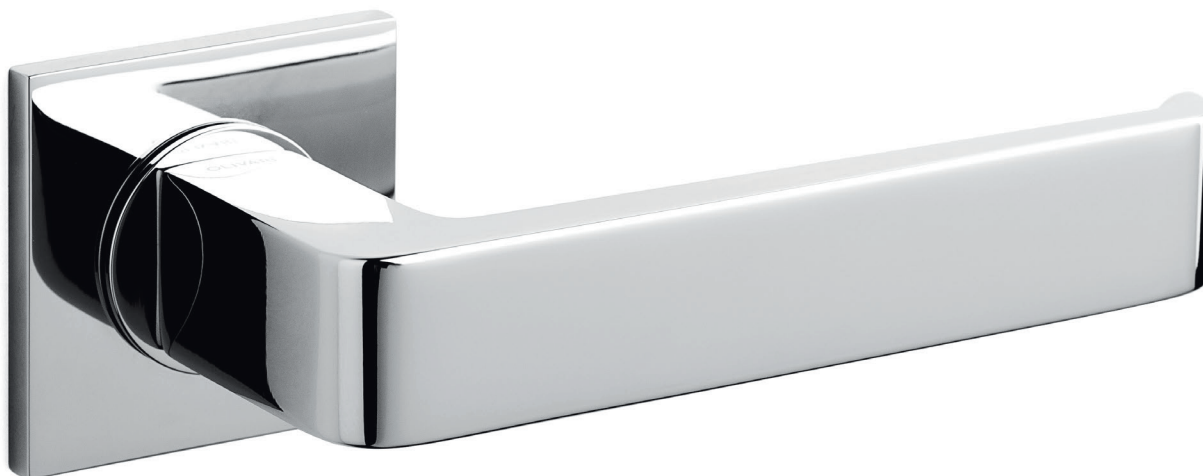

Milano Q

Antonio Citterio 2019

M260B

rosetta bassa/low rosette

C260

K260B

ottone/brass

CR cromo lucido/bright chrome

IS superinox satinato/superstainlesssteel satin

CO cromo satinato/satin chrome

DS superbronzo satinato/superbronze satin

US superantracite sat./superanthracite satin