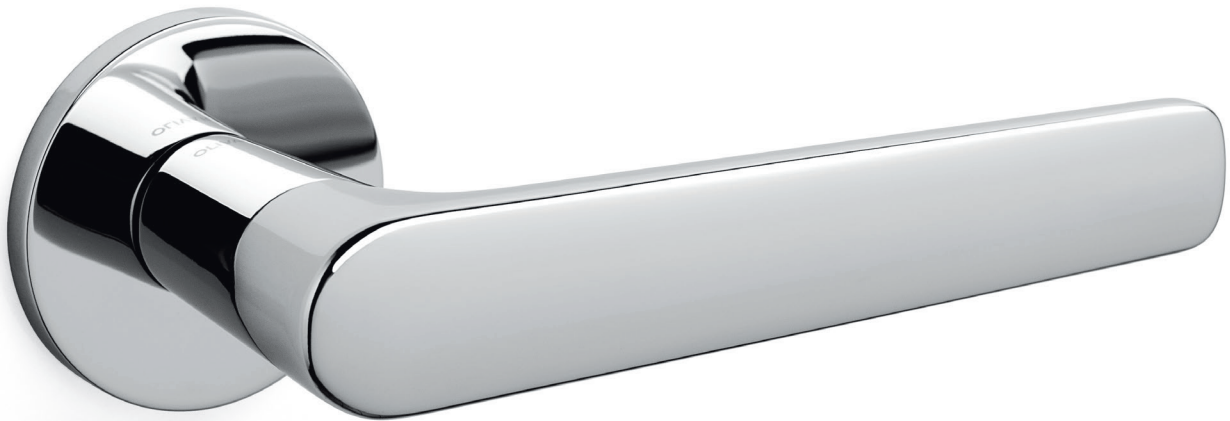

Lugano

Carlo Colombo 2019

M258B

rosetta bassa/low rosette

C258

K258B

ottone/brass

CR cromo lucido/bright chrome

IS superinox satinato/superstainlesssteel satin

CO cromo satinato/satin chrome

RS superrame satinato/supercopper satin

TS superoro satinato/supergold satin

DS superbronzo satinato/superbronze satin

NS supernichel satinato/supernickel satin

US superantracite sat./superanthracite satin

M258RB8B
M258RY8B

M258VB8B
M258VY8B

M258PB8B
M258PY8B

C258

K258B

K258P