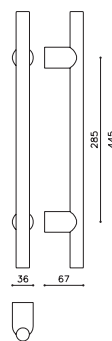

Stilo Enzo Mari

ottone/brass

CR Cromo lucido/Bright chrome

CO Cromo satinato/Satin chrome

IS SuperInox satinato/
SuperStainlessSteel satin

L190L