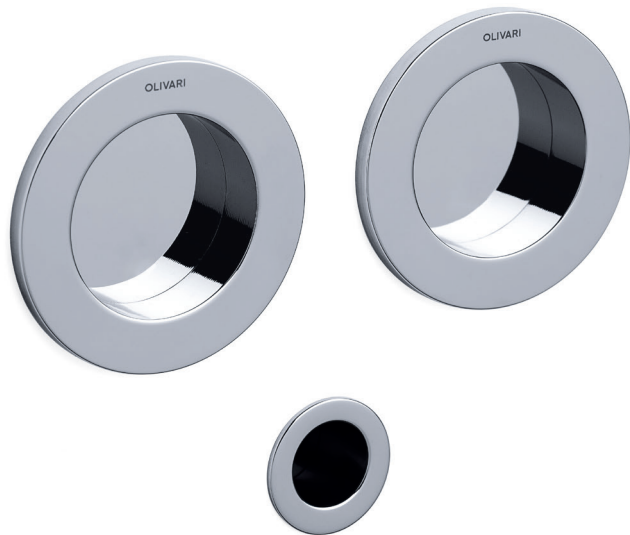

Dante Studio Olivari

ottone/brass

- CR Cromo lucido / Bright chrome
- CA Cromo lucido-satinato / Chrome bright-satin
- CO Cromo satinato / Satin chrome
- NP Nero opaco / Matt black
- ZL SuperOro lucido / SuperGold bright
- ZT SuperOro lucido-satinato / SuperGold bright-satin
- TS SuperOro satinato / SuperGold satin
- NL SuperNichel lucido / SuperNickel bright
- NS SuperNichel satinato / SuperNickel satin
- IS SuperInox satinato / SuperStainlessSteel satin
- RS SuperRame satinato / SuperCopper satin
- DS SuperBronzo satinato / SuperBronze satin
- US SuperAntracite satinato / SuperAnthracite satin

D134

OLIVARI