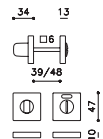

Verona Q Studio Olivari

ottone/brass

CR Cromo lucido/Bright chrome

CO Cromo satinato/Satin chrome

ZL SuperOro lucido/S.Gold bright

NL SuperNichel lucido/S.Nickel bright

NS SuperNichel satinato/S.Nickel satin

IS SuperInox satinato/S.StainlessSteel satin

RS SuperRame satinato/S.Copper satin

DS SuperBronzo satinato/S.Bronze satin

US SuperAntracite satinato/S.Anthracite satin

H118V6