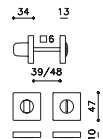

ottone/brass

CR Cromo lucido/Bright chrome

CO Cromo satinato/Satin chrome

ZL SuperOro lucido/S.Gold bright

NL SuperNichel lucido/S.Nickel bright

NS SuperNichel satinato/S.Nickel satin

IS SuperInox satinato/S.StainlessSteel satin

RS SuperRame satinato/S.Copper satin

DS SuperBronzo satinato/S.Bronze satin

US SuperAntracite satinato/S.Anthracite satin

H117V6