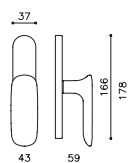

Conca

Patricia Urquiola 2014

M236B

rosetta bassa/low rosette

C236

K236B

ottone/brass

CR cromo lucido/bright chrome

CO cromo satinato/satin chrome

IS superinox sat./superstainlesssteel satin

RS superrame satinato/supercopper satin

DS superbronzo satinato/superbronze satin

US superantracite sat./superanthracite satin

M236RB8B
M236RY8B

M236VB8B
M236VY8B

M236PB8B
M236PY8B

C236

K236B

K236P