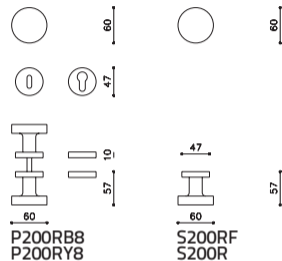

ottone/brass

CR Cromo lucido/Bright chrome

CO Cromo satinato/Satin chrome

ZL SuperOro lucido/SuperGold bright

NL SuperNichel lucido/
SuperNickel bright

NS SuperNichel satinato/
SuperNickel satin

IS SuperInox satinato/
SuperStainlessSteel satin

RS SuperRame satinato/
SuperCopper satin

DS SuperBronzo satinato/
SuperBronze satin

US SuperAntracite satinato/
SuperAnthracite satin