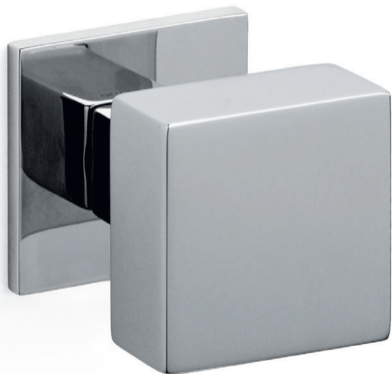

Diana Studio Olivari

ottone/brass

CR Cromo lucido/Bright chrome

CO Cromo satinato/Satin chrome

NP Nero opaco/Mat black

ZL SuperOro lucido/SuperGold bright

TS SuperOro satinato/SuperGold satin

NL SuperNichel lucido/
SuperNickel bright

IS SuperInox satinato/
SuperStainlessSteel satin

RS SuperRame satinato/
SuperCopper satin

DS SuperBronzo satinato/
SuperBronze satin

US SuperAntracite satinato/
SuperAnthracite satin

OLIVARI 