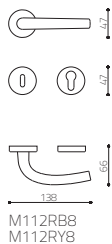

# Tizianella F

Sergio Asti 1962

M112

C112

K112

M112RB8  
M112RY8

C112

M112M90/8  
M112MY85/8

K112

ottone/brass

LU lucido/polished  
ZL superoro lucido/supergold bright

SA satinato/satined

CR cromato/chrome

CO cromato opaco/mat chrome

NP nero opaco/mat black

IS superinox satinato  
superstainlesssteel satined