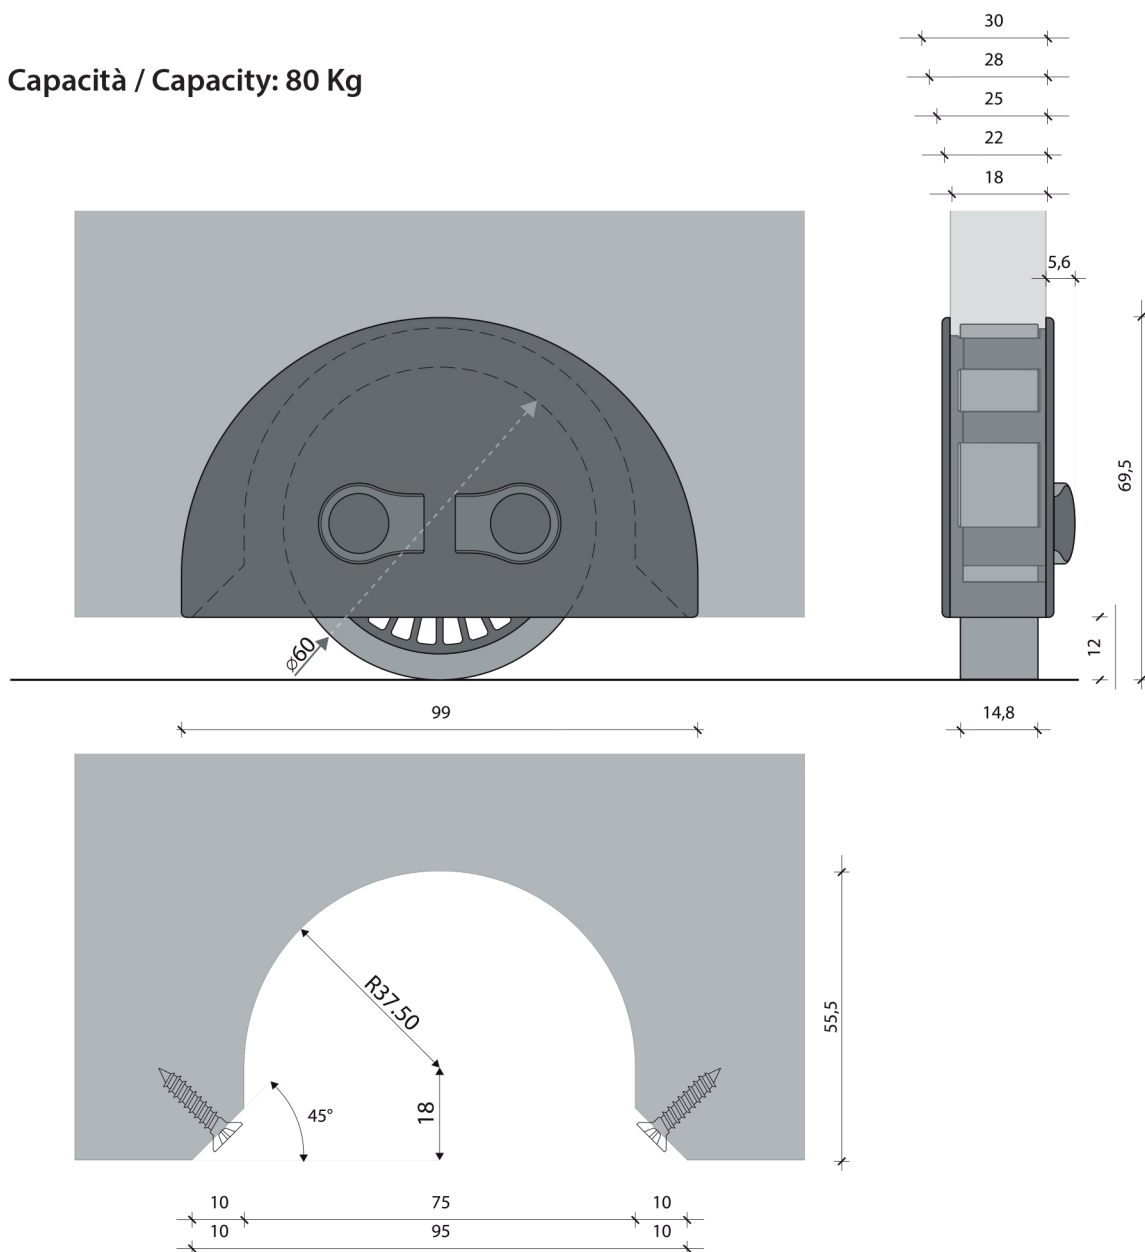

ON-OFF ZAMA

PATENT

Capacità / Capacity: 80 Kg

Gomme e freni - Tyres and brakes

Grigio
Grey

Ral 7011

Bianco
White

Ral 9003

Supporti verniciati - Painted supports

Alluminio
Aluminium

Bianco
White

Ral 9003