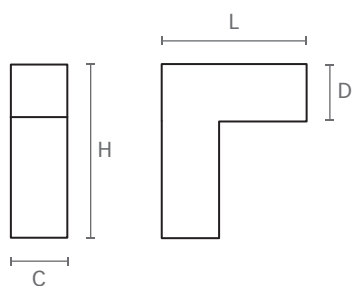

ART. **130**

design: Mital Lab

Pomolo in zama pressofusa, completo di vite M4 x 25.

Die-cast zamac knob, complete M4 x 25 screw.

Misure / Sizes

Finiture / Finishes

Cromo  
*Chrome*

Cromo opaco  
*Matt chrome*

Nichel satinato  
*Satined nickel*

ART.	L	C	H	D
<b>130</b>	25	10	30	10