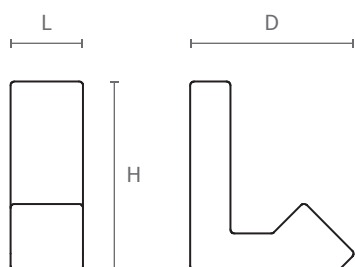

ART. **4400**

design: Alessandro Masturzo

Gancio in zama pressofusa,
con kit di fissaggio a scomparsa.

Die-cast zamac coat hanger,
with invisible hooking system included.

Misure / Sizes

Finiture / Finishes

Antracite
Anthracite

Cromo
Chrome

Nichel satinato
Satined nickel

ART.	L	H	D
4400	18	47	32