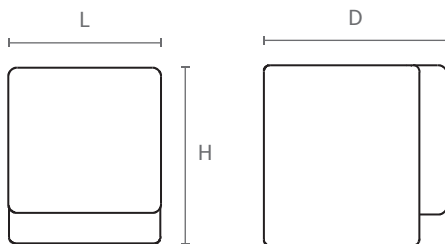

ART. **FP05**

design: Rigo

Fermaporte in zama e gomma,
completo di vite, tassello e biadesivo 3M.

Zamac and rubber door stopper, with screw, plug
and 3M double-sided adhesive tape included.

Misure / Sizes