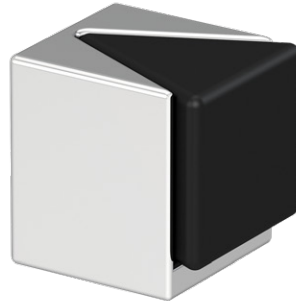

ART. **FP05**

design: Rigo

Fermaporte in zama e gomma,
completo di vite, tassello e biadesivo 3M.

Zamac and rubber door stopper, with screw, plug
and 3M double-sided adhesive tape included.

Misure / Sizes

Finiture / Finishes

Cromo
Chrome

Cromo satinato
Satined chrome

ART.	L	H	D
FP05	25	29	30