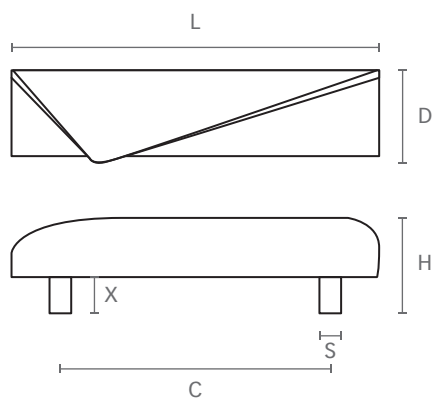

ART. **3300**

design: Paola Del Forno, Scuola italiana design

Maniglia in zama pressofusa, completa di viti M4 x 15.

Die-cast zamac handle, with M4 x 15 screws included.

Misure / Sizes

Finiture / Finishes

Cromo
Chrome

Nichel satinato
Satined nickel

ART.	L	C	H	D	S	X
3300A	175	128	34	33	8	13
3300B	130	96	34	33	8	13