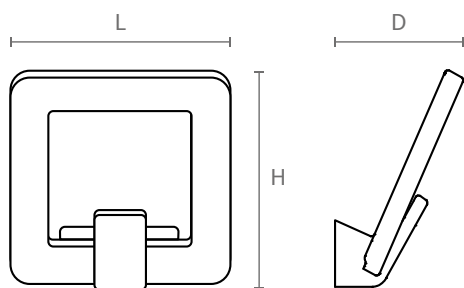

ART. **1405**

design: Rigo

Portabito in zama pressofusa,  
con kit di fissaggio a scomparsa.

Die-cast zamac coat hanger,  
with invisible hooking system included.

Misure / Sizes

| ART. | L  | H  | D  |
|------|----|----|----|
| 1405 | 65 | 64 | 38 |