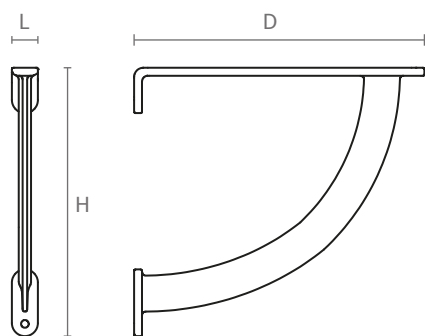

ART. **RM15**

design: Alessandro Masturzo

Reggimensola in alluminio, completa di viti e tasselli mod. B*.

Aluminium shelf support,
with screws and plugs mod. B* included.

Misure / Sizes

Finiture / Finishes

Bianco
White

Nero opaco
Matt black

Econichel
Econickel

ART.	L	H	D
RM15A	19	217	240
RM15B	17	175	190