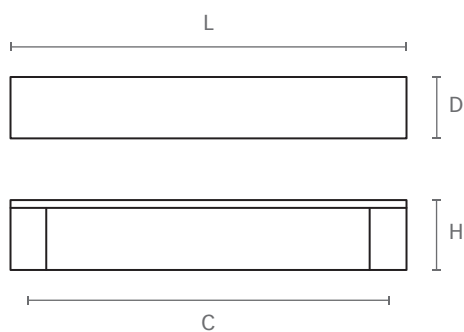

ART. **3125**

design: Mital Lab

Maniglia in zama pressofusa, completa di viti M4 x 25.

Die-cast zamac handle, with M4 x 25 screws included.

Misure / Sizes

Finiture / Finishes

Cromo
Chrome

Nichel satinato
Satined nickel

ART.	L	C	H	D
3125B	236	224	25	22
3125C	140	128	25	22