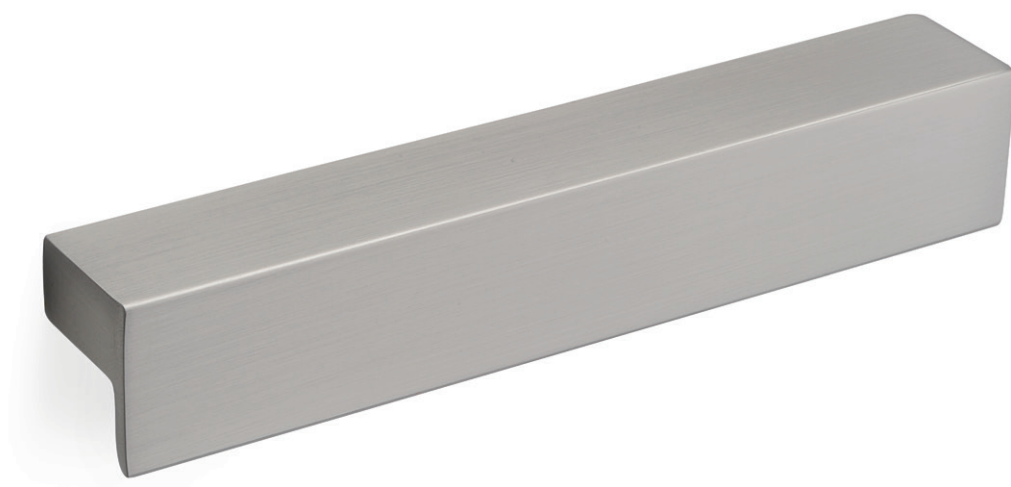

ART. **3125**

design: Mital Lab

Maniglia in zama pressofusa, completa di viti M4 x 25.

Die-cast zamac handle, with M4 x 25 screws included.

Misure / Sizes

Finiture / Finishes

Cromo
Chrome

Nichel satinato
Satined nickel