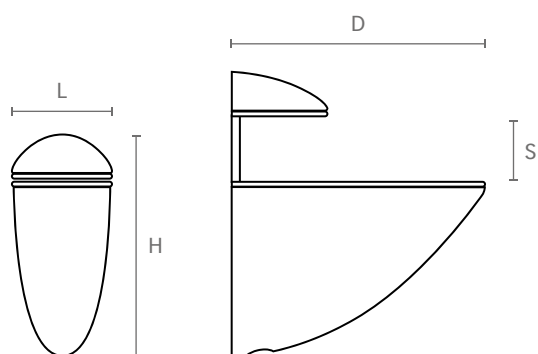

ART. **RM10**

design: Studio Mital

Reggimensola regolabile in zama pressofusa, completa di viti e tasselli mod. B\*.

Die-cast zamac adjustable shelf support, with screws and plugs mod. B\* included.

#### Misure / Sizes

#### Finiture / Finishes

Cromo  
Chrome

Econichel  
Econickel

Nichel satinato  
Satined nickel

ART.	L	H	D	S
RM10A	40	88	106	0/32
RM10B	31	68	75	0/18
RM10C	29	56	55	0/14