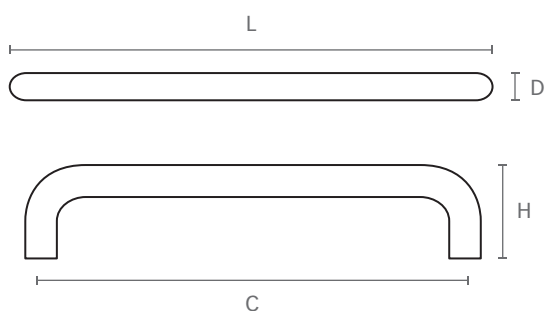

ART. 3070

design: Studio Mital

Maniglia in metallo, completa di viti M4 x 25.

Metal handle, with M4 x 25 screws included.

Misure / Sizes

Finiture / Finishes

Bianco
White

Nichel satinato
Satinated nickel

Nero
Black

Oro lucido
Shining gold

Cromo
Chrome

Econichel
Econickel

Nichel opaco
Matt nickel

ART.	L	C	H	D
3070A	136	128	28	8
3070B	104	96	28	8
3070C	72	64	28	8
3070D	40	32	28	8