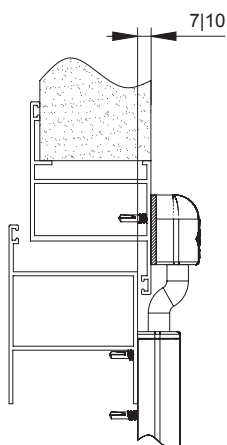

Apertura esterna con sormonto
External overlapped opening