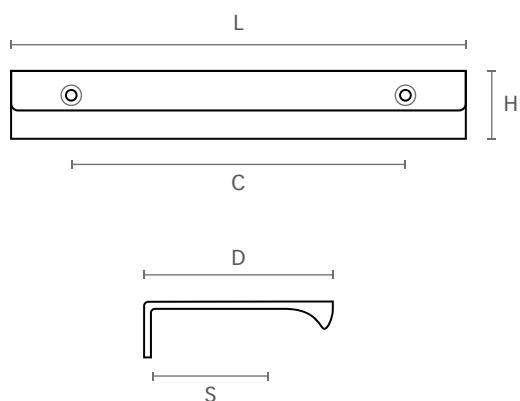

ART. 3620

design: Rigo Architetti

Maniglia in alluminio, completa di viti 3,5 x 15.

Aluminium handle, with 3,5 x 15 screws included.

Misure / Sizes

Finiture / Finishes

Bianco opaco  
Matt white

Nero opaco  
Matt black

Anodizzato argento  
Anodized silver

ART.	L	C	H	D	S
3620 XL	3000	-	20	44	25
3620 A	350	320	20	44	25
3620 B	180	128	20	44	25
3620 C	60	32	20	44	25