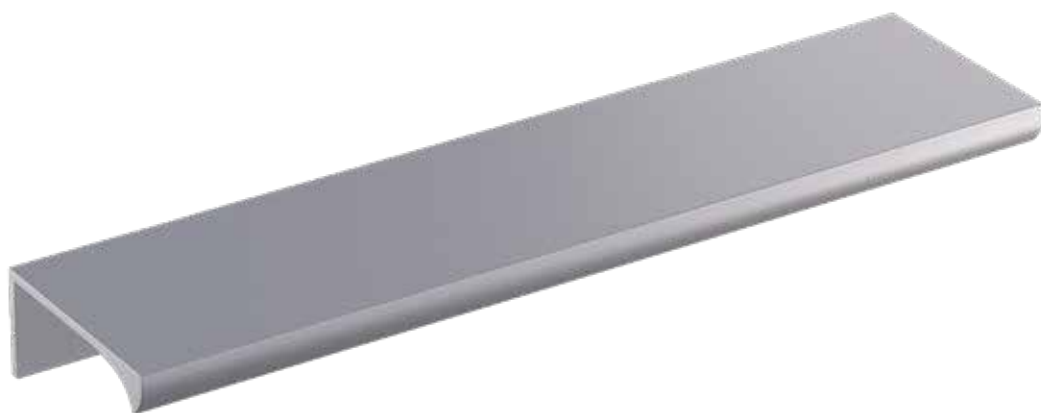

ART. 3620

design: Rigo Architetti

Maniglia in alluminio, completa di viti 3,5 x 15.

Aluminium handle, with 3,5 x 15 screws included.

Misure / Sizes

Finiture / Finishes

Bianco opaco  
Matt white

Nero opaco  
Matt black

Anodizzato argento  
Anodized silver

ART.	L	C	H	D	S
3620 XL	3000	-	20	44	25
3620 A	350	320	20	44	25
3620 B	180	128	20	44	25
3620 C	60	32	20	44	25