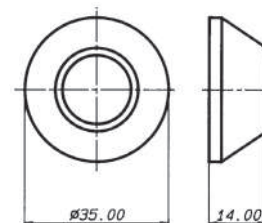

Black

Matt nickel

**APPLICATIONS**

Art. 2630 - 2631

**STANDARD PACKAGING**

Boxed in 100's

**870 P**

**O870P** ROSETTA PER 1998\*