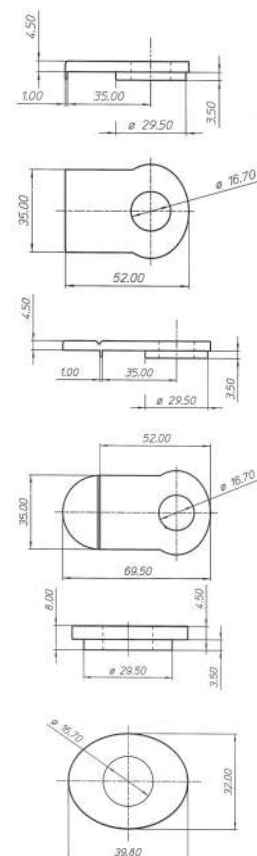

APPLICATIONS

STANDARD PACKAGING

Boxed in 100's

Note

*Foro per vetro $\varnothing$ 30 mm

Notes

*Hole for glass $\varnothing$ 30 mm