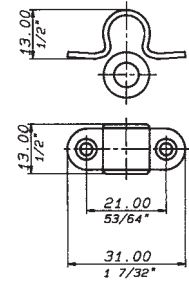

FINITURE
Nichelato
Ottonato

FINISHES
Nickel plated
Brass plated

CONFEZIONI
100 pz

PACKAGING
Boxed in 100's

Peso di 100 pz g 562

Weight of 100's ozs 19,82

876 TER

0876T 876 TER