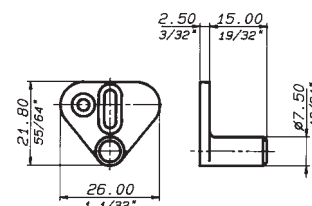

PACKAGING

Boxed in 100's