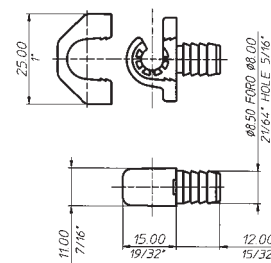

FINISHES AND COLOURS

Weight of 100's

Black	ozs	8,82
Nickel plated	ozs	22,75
Browned	ozs	22,75
Brass plated	ozs	22,75

PACKAGING
Boxed in 100's