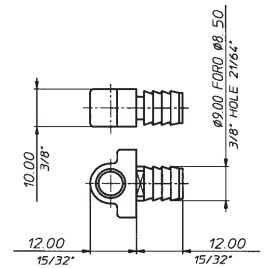

ACCESSORI PER SERRATURE AD ASTE ROTANTI ACCESSORIES FOR ESPAGNOLETTE LOCKS

SERIE

O

876

0876 876

CAVALLOTTO
Zama

SADDLE
Die cast

N Nich.
OT OT

FINITURE
Nichelato
Ottonato

FINISHES
Nickel plated
Brass plated

CONFEZIONI
100 pz

PACKAGING
Boxed in 100's

Peso di 100 pz g 1098

Weight of 100's ozs 38,73