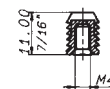

CONFEZIONI

100 pz

SOCKET FOR PIN
White plastic

SIZES

Weight of 100's
Threded hole M4 ozs 1,59
Threded hole M6 ozs 2,29

PACKAGING

Boxed in 100's

ø8.50 FORO ø8.00
21/64" HOLE 5/16"