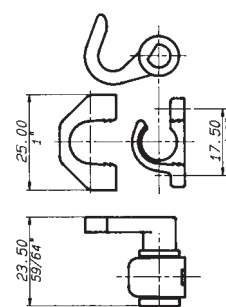

FINISHES AND COLOURS

Weight of 100's

Black	ozs	39,61
Nickel plated	ozs	53,54
Browned	ozs	53,54
Brass plated	ozs	53,54

PACKAGING
Boxed in 50's