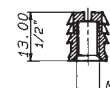

ø11.00 FORO ø10.50
7/16" HOLE 13/32"