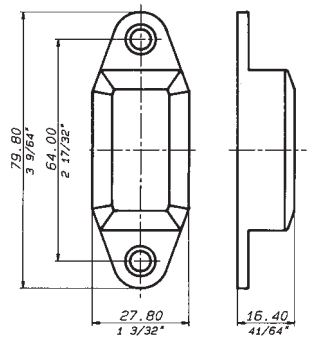

CONFEZIONI
50 pz

Peso di 100 pz g 2256

LOCK COVER
Die cast

FINISHES
Nickel plated

PACKAGING
Boxed in 50's

Weight of 100's ozs 79,58

1983

0983 1983