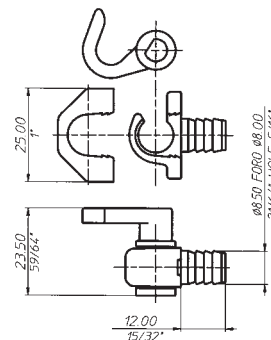

ACCESSORI PER SERRATURE AD ASTE ROTANTI ACCESSORIES FOR ESPAGNOLETTE LOCKS

SERIE
O

872

Ø872 872

GANCIO
Zama - Resina

FUNZIONAMENTO

Destro e sinistro
Destro e sinistro

FINITURE E COLORI

Peso di 100 pz.

NE	Nero	g	1177
N	Nich.	Nichelato	g 1572
BT	BT	Brunito	g 1572
OT	OT	Ottonato	g 1572

CONFEZIONI
50 pz

HOOK
Die cast - Plastic

OPERATION

Right and left
Right and left

FINISHES AND COLOURS

Weight of 100's

Black	ozs	41,52
Nickel plated	ozs	55,45
Browned	ozs	55,45
Brass plated	ozs	55,45

PACKAGING
Boxed in 50's