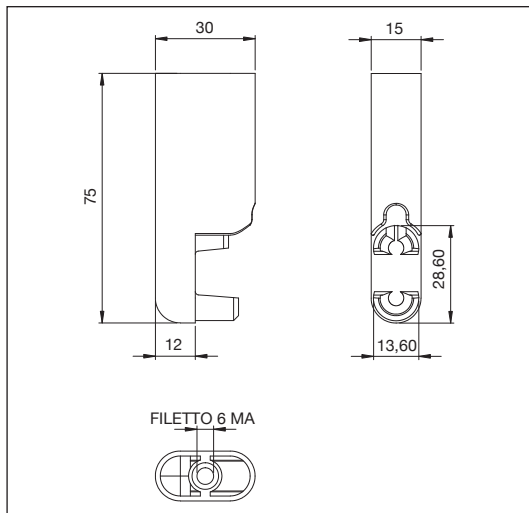

### Support for 30x15 tube

**Material:** Zamak

**Finishes:** Aluminium Grey, Chrome, others on request

**Packaging:** 50 pcs box

### For 0,7 mm tube Per tubo 0,7 mm

### For 1 mm tube Per tubo 1 mm