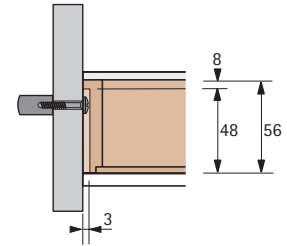

### Cutlery tray OrgaTray Exclusiv 1

- Designed for standard cabinet widths
- Cabinet widths of up to 1200 mm can be organised by combining several cutlery/spice trays and universal boxes
- Can be extended by knife, spice or foil holder, see below
- Beech lacquered

Cabinet width mm	Order no./nominal length mm		PU
	470	520	
400	0 046 104	0 046 109	1
450	0 046 105	0 046 111	1
500	0 046 106	0 046 112	1
550	9 079 208	9 079 348	1
600	0 046 108	0 046 114	1
900	9 067 742	9 079 209	1

### Accessories for adding width

- Beech lacquered

Nominal length	Depth	Width	
470	462	188	88/188
520	512	200	100/200

Article	Nominal width mm	Order no./nominal length mm		PU
		470	520	
① Spice tray	200	0 046 121	0 046 117	1
② Universal tray	100	0 046 127	0 046 129	1
③ Universal tray	200	0 046 128	0 046 131	1

### Spice tray OrgaTray Exclusiv 2

- Cabinet widths of up to 1200 mm can be organised by combining several cutlery/spice trays and universal boxes
- Beech lacquered

Nominal length	Depth	Width
470	462	312/412/512
520	512	400/500/600