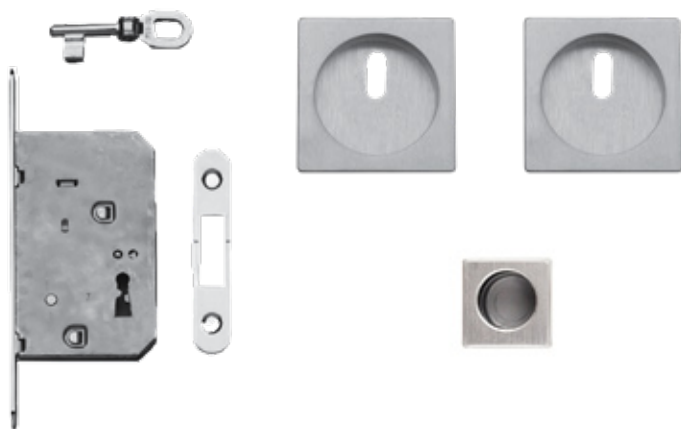

SCORRI KIT 4B QT

	ZCL	ZCS	Conf. Pz.
KIT SCORRI "QT" PAT C/S KITSCORRI "QT" KIT 4B Square sliding door with lock	66148725807	66148725813	1