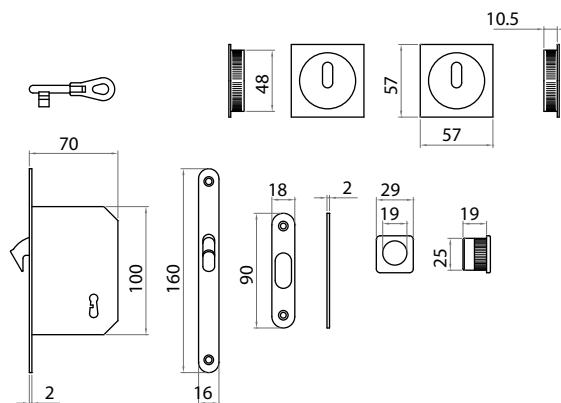

SCORRI KIT 4B QT

	ZCL	ZCS	Conf. Pz.
KIT SCORRI "QT" PAT C/S KITSCORRI "QT" KIT 4B Square sliding door with lock	66148725807	66148725813	1