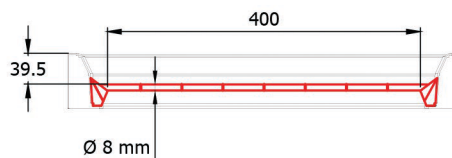

PAPILLON

Set 4 tubetti portapantaloni | set of 4 tubes for trousers rack

max 2.5 kg / tube

BIANCO
white

PA4P00400

BROWN
brown

PA4P00B00

PIOMBO
Anthracite