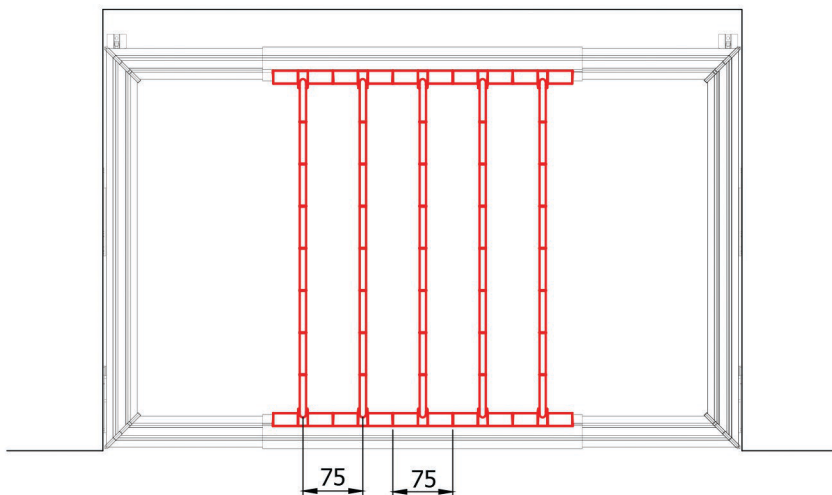

PAPILLON

Set 4 tubetti portapantaloni | set of 4 tubes for trousers rack

max 2.5 kg / tube

BIANCO
white

PA4P00400

BROWN
brown

PA4P00B00

PIOMBO
Anthracite