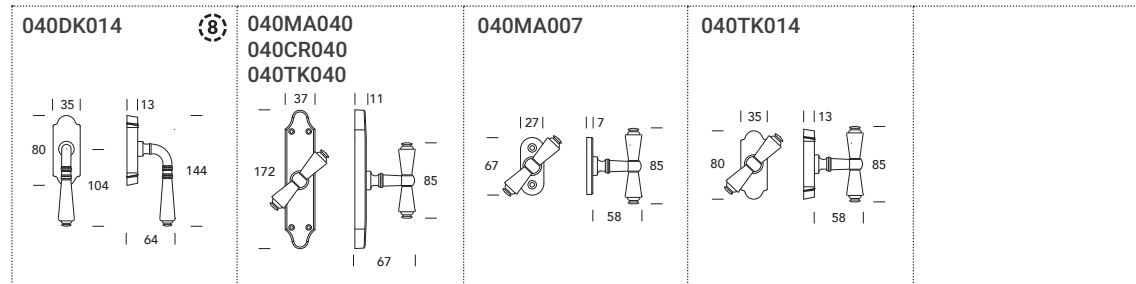

Coordinated Design

Ottone Brass
 R1 System
 Foro Chiave Keyhole
 Foro Yale E. profile cylinder
 WC Nottolino bagno Bathroom turn

8 Scatti 8 Positions
 ANTIGERM™