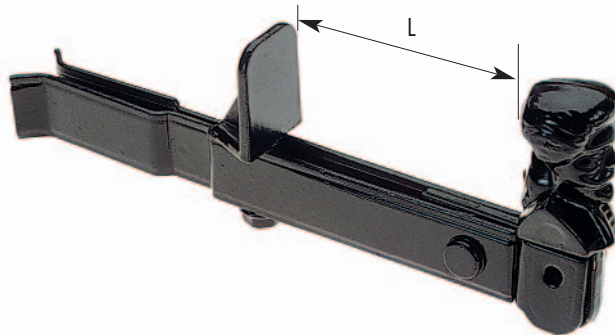

Fermapersiana ad Omino fisso a vite con gommino

Nero o Tropicalizzato

Screw fixed "head" shutter stop with buffer

Black powder coated or yellow galvanized

Art.	Misura cm	Pz./Conf.
630	L = 6	25
Art.	Size L cm	Pcs./Pack.

Tassello compresso
Supplied with dowel

Fermapersiana ad Omino regolabile a muro

Nero o Tropicalizzato

Wall mounted adjustable "head" shutter stop

Black powder coated or yellow galvanized

Art.	Misura cm	Pz./Conf.
700	L = 6	50
700 Corto/Short	L = 4	50
Art.	Size L cm	Pcs./Pack.

Fermapersiana ad Omino regolabile a vite

Nero o Tropicalizzato

Wall mounted adjustable "head" shutter stop

Black powder coated or yellow galvanized

Completo di rosetta di copertura (ranella)
Supplied with cup washer

Fermapersiana ad Omino rustico regolabile a vite

Nero o Tropicalizzato

Screw fixed adjustable rustic "head" shutter stop

Black powder coated or yellow galvanized

Completo di rosetta di copertura (ranella)
Supplied with cup washer