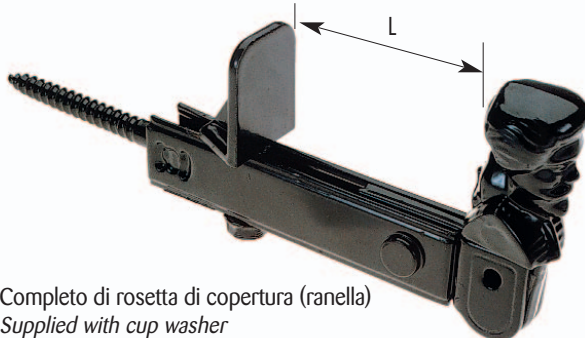

Fermapersiana ad Omino fisso a vite con gommino

Nero o Tropicalizzato

Screw fixed "head" shutter stop with buffer

Black powder coated or yellow galvanized

Art.	Misura cm	Pz./Conf.
630	L = 6	25
Art.	Size L cm	Pcs./Pack.

Tassello compresso
Supplied with dowel

Fermapersiana ad Omino regolabile a muro

Nero o Tropicalizzato

Wall mounted adjustable "head" shutter stop

Black powder coated or yellow galvanized

Art.	Misura cm	Pz./Conf.
700	L = 6	50
700 Corto/Short	L = 4	50
Art.	Size L cm	Pcs./Pack.

Fermapersiana ad Omino regolabile a vite

Nero o Tropicalizzato

Wall mounted adjustable "head" shutter stop

Black powder coated or yellow galvanized

Completo di rosetta di copertura (ranella)
Supplied with cup washer

Fermapersiana ad Omino rustico regolabile a vite

Nero o Tropicalizzato

Screw fixed adjustable rustic "head" shutter stop

Black powder coated or yellow galvanized

Completo di rosetta di copertura (ranella)
Supplied with cup washer