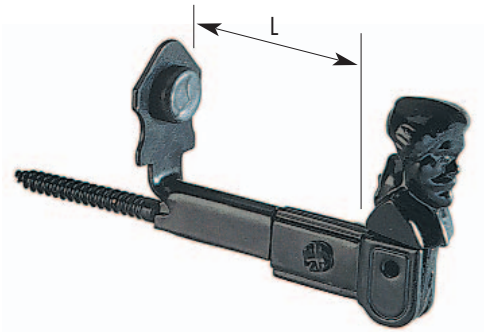

Fermapersiana ad Omino fisso a vite con gommino

Nero o Tropicalizzato

Screw fixed "head" shutter stop with buffer

Black powder coated or yellow galvanized

Art.	Misura cm	Pz./Conf.
630	L = 6	25
Art.	Size L cm	Pcs./Pack.

Tassello compresso
Supplied with dowel

Fermapersiana ad Omino regolabile a muro

Nero o Tropicalizzato

Wall mounted adjustable "head" shutter stop

Black powder coated or yellow galvanized

Art.	Misura cm	Pz./Conf.
700	L = 6	50
700 Corto/Short	L = 4	50
Art.	Size L cm	Pcs./Pack.

Fermapersiana ad Omino regolabile a vite

Nero o Tropicalizzato

Wall mounted adjustable "head" shutter stop

Black powder coated or yellow galvanized

Completo di rosetta di copertura (ranella)
Supplied with cup washer

Fermapersiana ad Omino rustico regolabile a vite

Nero o Tropicalizzato

Screw fixed adjustable rustic "head" shutter stop

Black powder coated or yellow galvanized

Completo di rosetta di copertura (ranella)
Supplied with cup washer