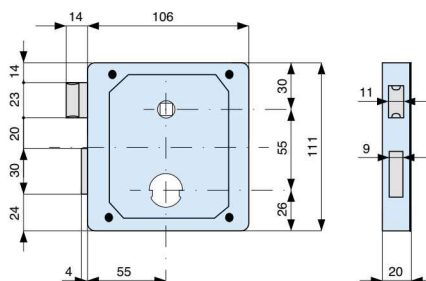

2 mandate e scrocco reversibile - catenacci in ottone
2 throws and reversible latch bolt - brass deadbolts

■ mm. 8

con cilindro
with cylinder

019.56.0

019.80.0

codice code

ENT

euro

437550 000

437558 000

2 40

2 40