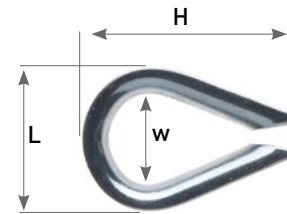

Redance | Thimbles

Redance per funi
 ZINCATA ELETTROLITICA
 ACCIAIO INOX

Thimbles
 ELECTRO GALVANIZED
 STAINLESS STEEL

| zincata elettrolitica cod.art. | acciaio inox cod.art. | Ø (mm) | H (mm) | L (mm) | w (mm) |
|-------------------------------------|-------------------------|--------|--------|--------|--------|
| electro galvanized art.code | inox steel art.code | Ø (mm) | H (mm) | L (mm) | w (mm) |
| P42003PZ | P42003PA | 3 | 24 | 16 | 9,5 |
| P42004PZ | P42004PA | 4 | 28 | 19 | 11,5 |
| P42005PZ | P42005PA | 5 | 35 | 22 | 14 |
| P42006PZ | P42006PA | 6 | 40 | 27 | 17 |
| P42008PZ | P42008PA | 8 | 49 | 31 | 19 |
| P42010PZ | P42010PA | 10 | 55 | 34 | 22 |
| P42012PZ | P42012PA | 12 | 66 | 42 | 26 |
| P42014PZ | - | 14 | 78 | 48 | 30 |
| P42016PZ | - | 16 | 90 | 55 | 36 |
| P42018PZ | - | 18 | 100 | 65 | 43 |
| P42020PZ | - | 20 | 110 | 76 | 50 |
| P42022PZ | - | 22 | 118 | 81 | 55 |
| P42024PZ | - | 24 | 125 | 85 | 59 |
| P42026PZ | - | 26 | 140 | 99 | 66 |
| P42028PZ | - | 28 | 150 | 115 | 75 |
| P42030PZ | - | 30 | 159 | 117 | 80 |