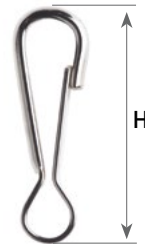

Moschettoni | Snap hooks

Molla
NICHELATA

Simplex snap
NICKEL-PLATED WITHOUT SWIVEL

cod.art.	H (mm)	peso cad. gr
art.code	H (mm)	weight gr/each
M16030FK/S	30	3
M16040FK/S	40	6,5
M16050FK/S	50	10
M16060FK/S	60	18
M16070FK/S	70	23
M16080FK/S	80	36
M16090FK/S	90	48
M16100FK/S	100	74
M16120FK/S	120	120