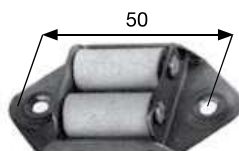

GUIDACINGHIA TRASVERSALE con rullini nylon

TRANSVERSAL STRAP GUIDE with nylon rollers

196.G.TP.20

zincato / white galvanized

196.G.TP.22

ottonato / brass covered

GUIDACINGHIA TRASVERSALE con rullini ferro

TRANSVERSAL STRAP GUIDE with iron rollers

196.G.RT.20

zincato / white galvanized