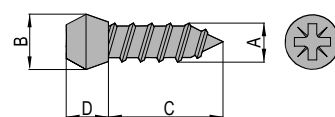

VITE AUTOFILETTANTE IMPRONTA A CROCE IN ACCIAIO

ART.	A	B	C	D
VFC/10	4	6	9.5	5.5
VFC/12	4.8	7.5	13	5.7

Self threading in zinked steel, with cross impression.

Vis autoforeuse avec empreinte à croix, en acier zingué.

ART.	Confez. Box	Peso Kg Weight
VFC/10	1000	0,001
VFC/12	1000	0,003